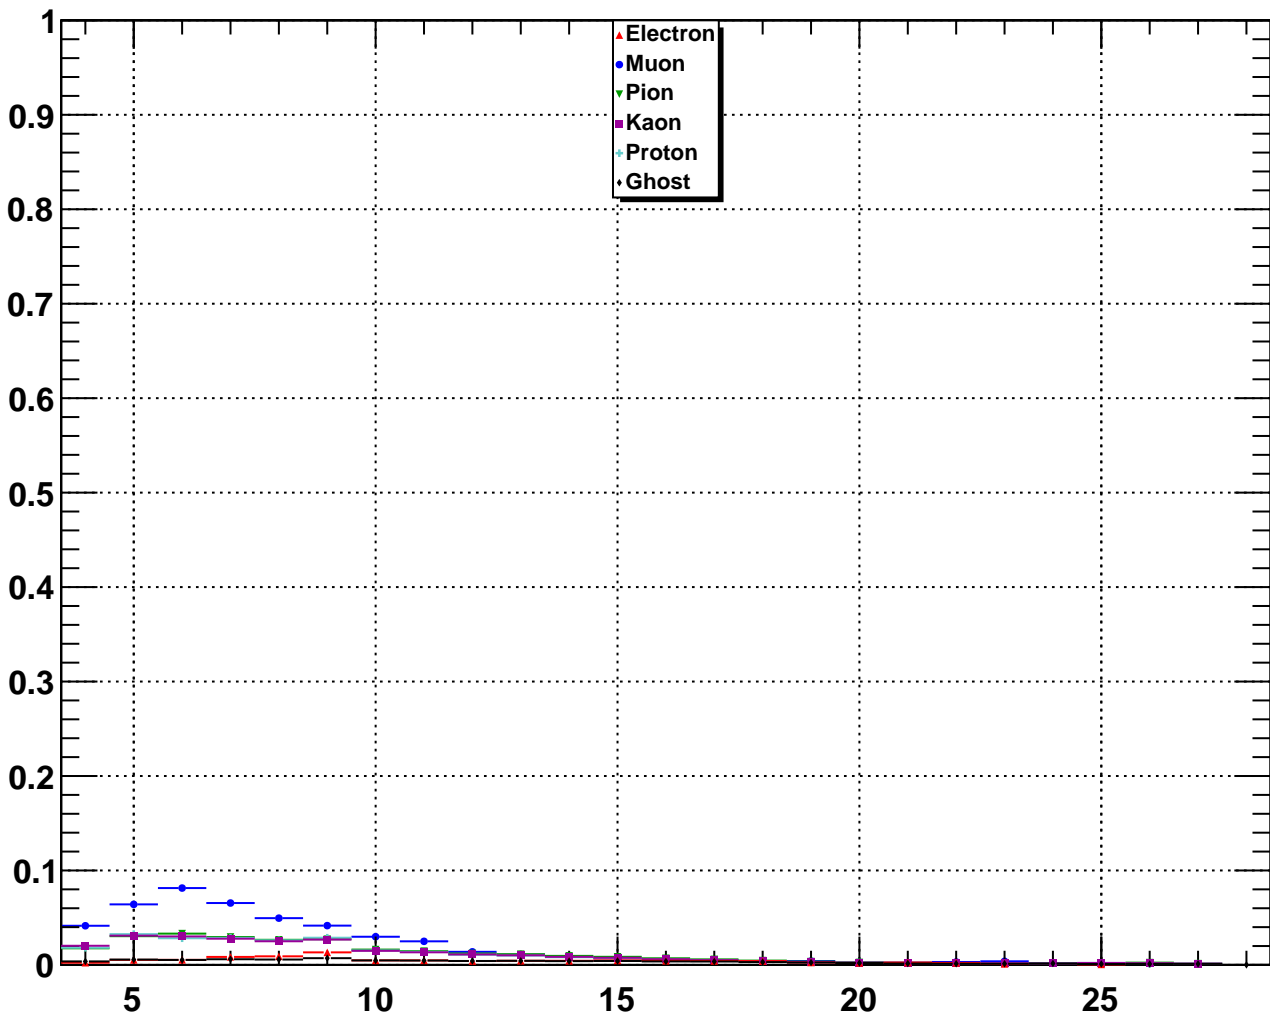

Upstream Muon MVA Output

Upstream Muon TrackNumDof