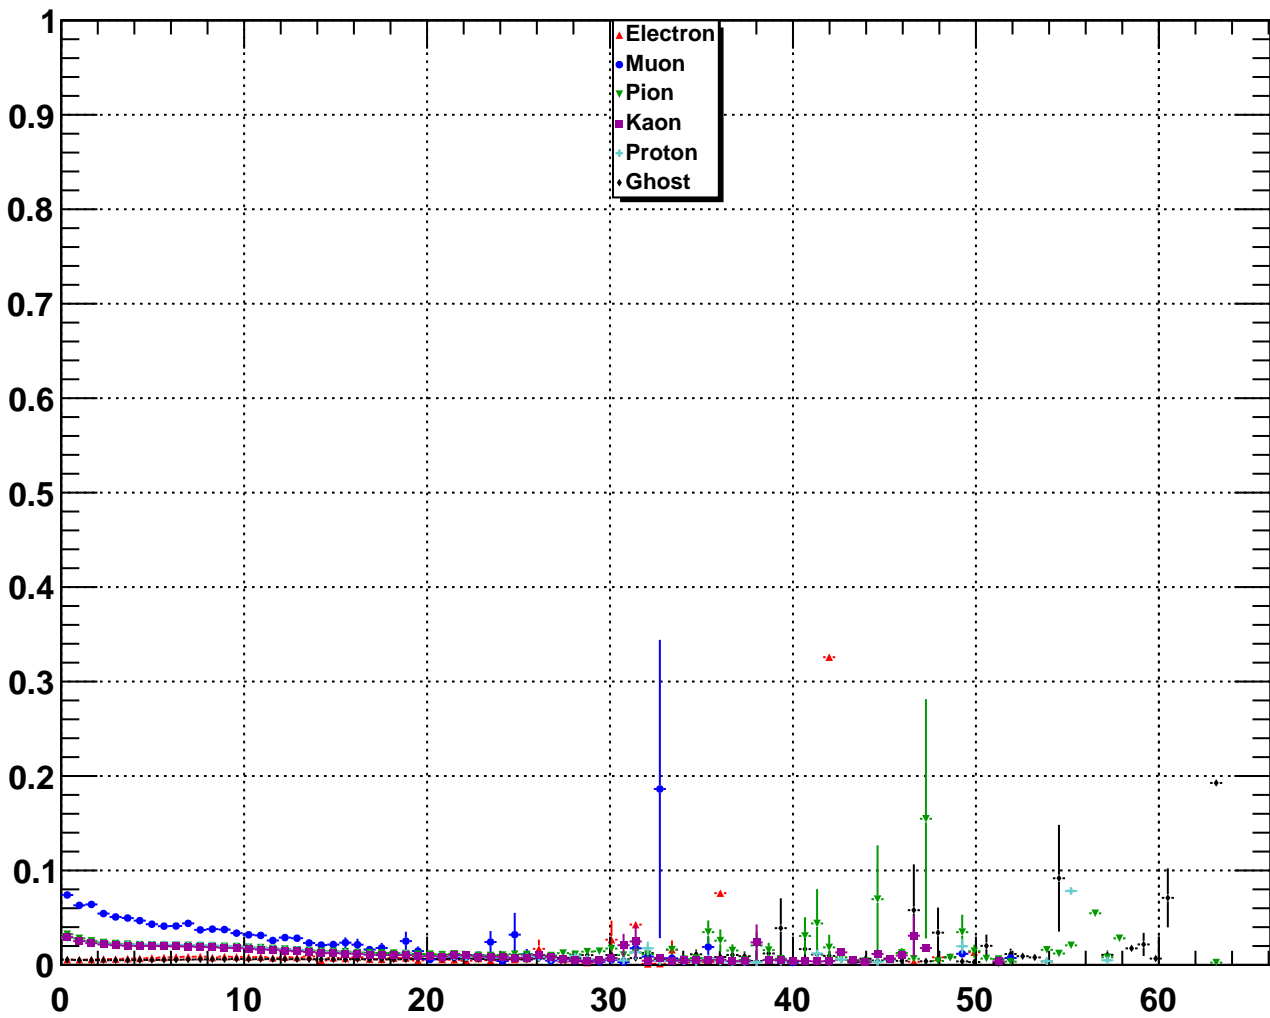

Upstream Muon MVA Output

Upstream Muon TrackFitVeloChi2