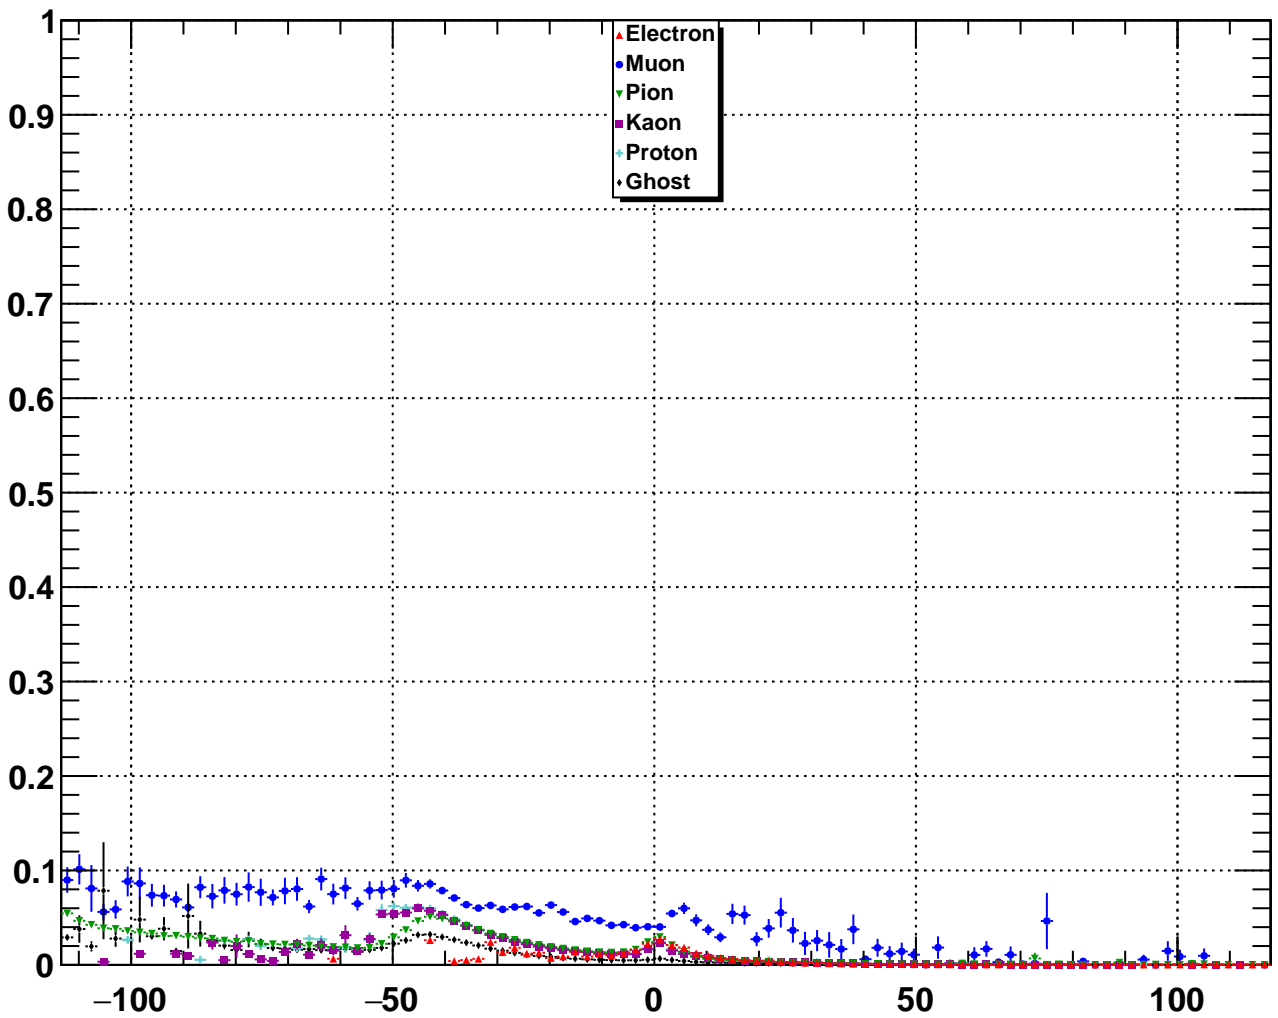

Upstream Muon MVA Output

Upstream Muon RichDLLe