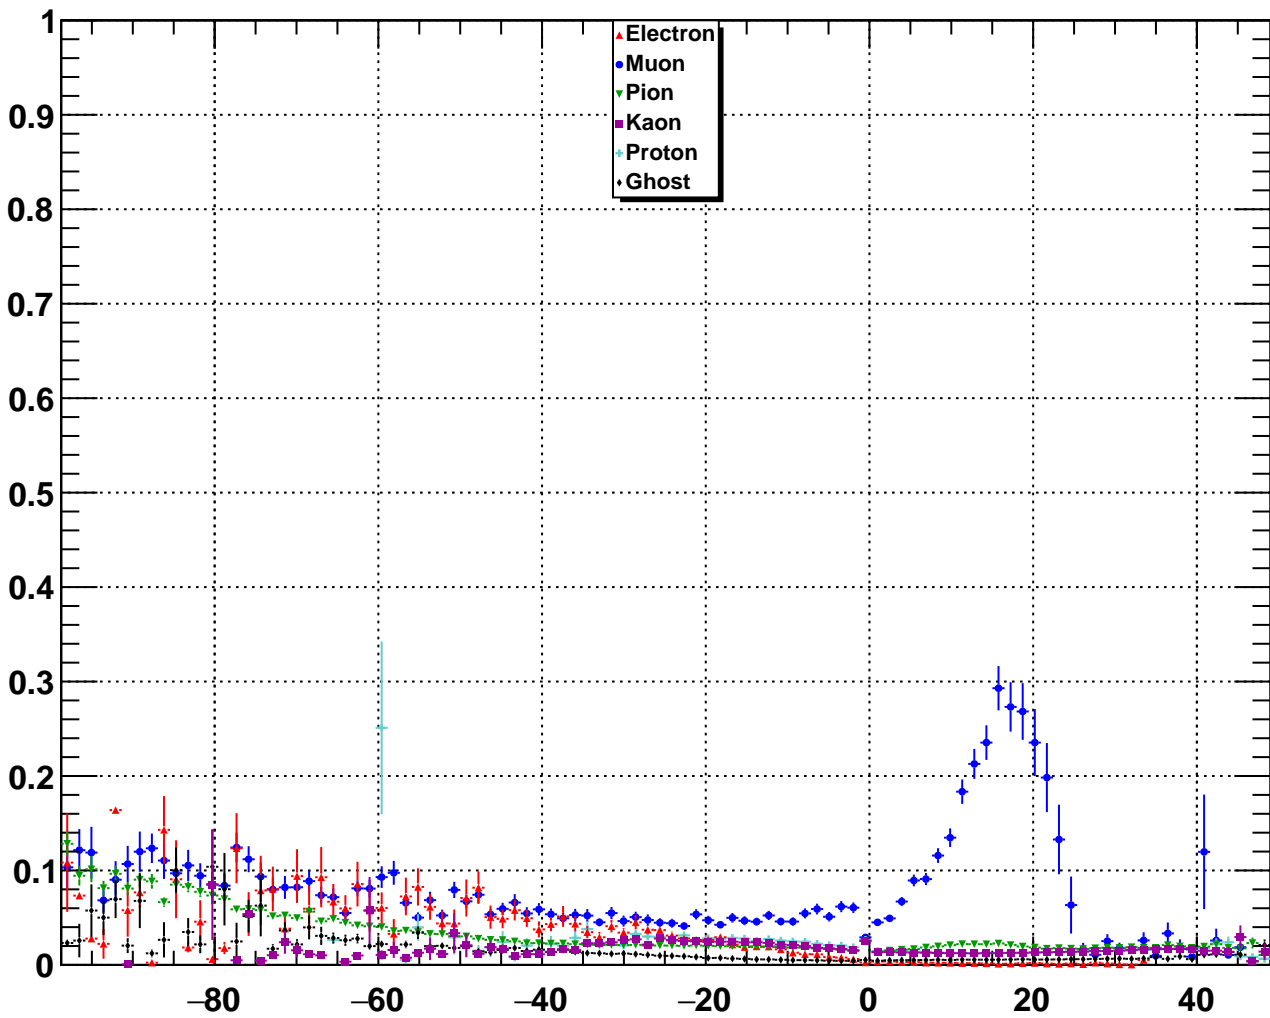

Upstream Muon MVA Output

Upstream Muon RichDLLbt