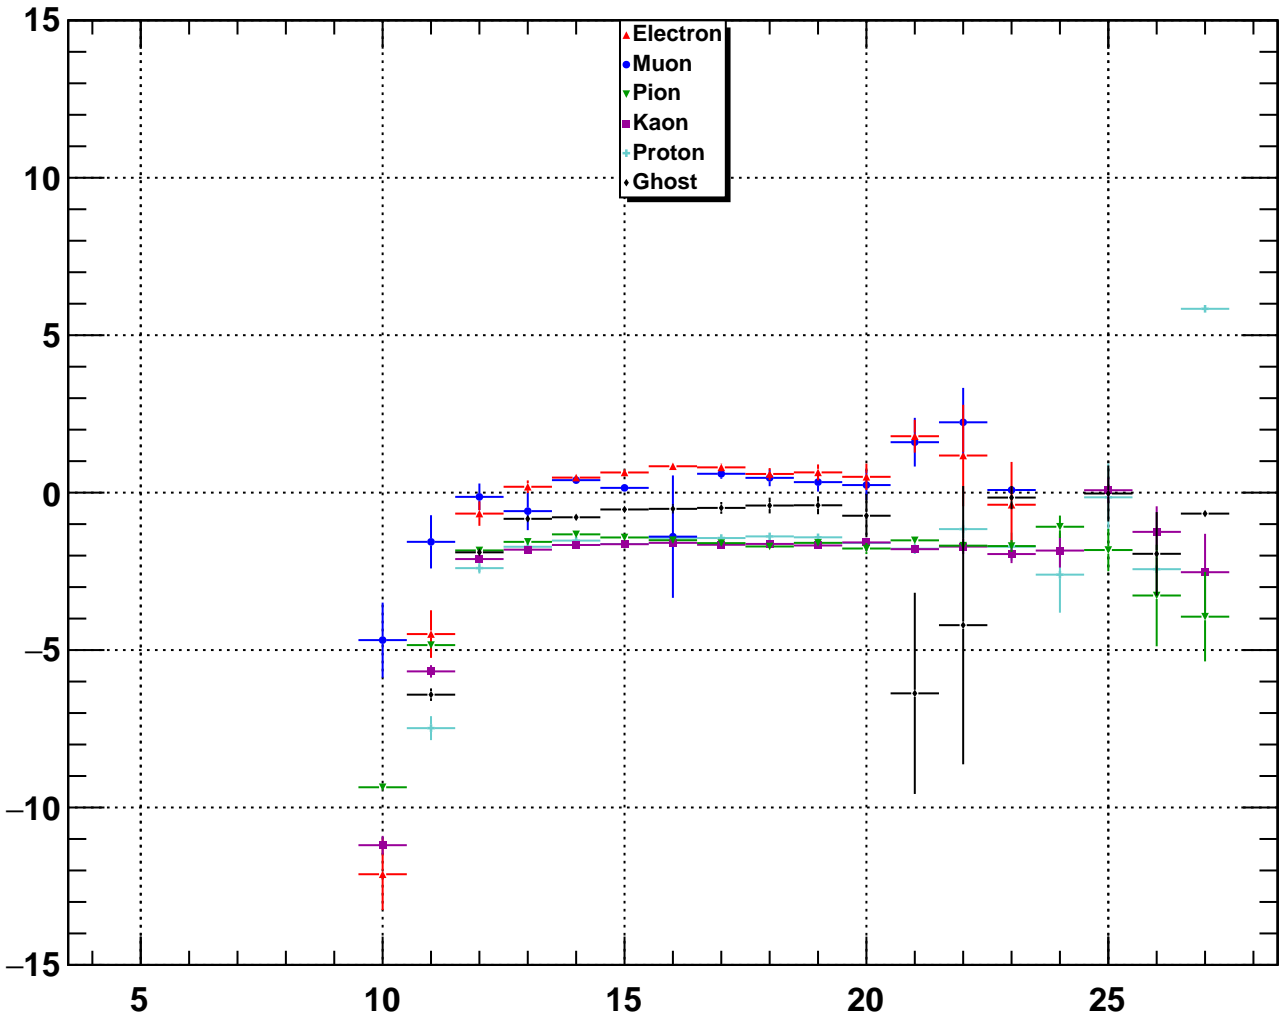

Upstream Muon CombDLLmu

Upstream Muon TrackNumDof