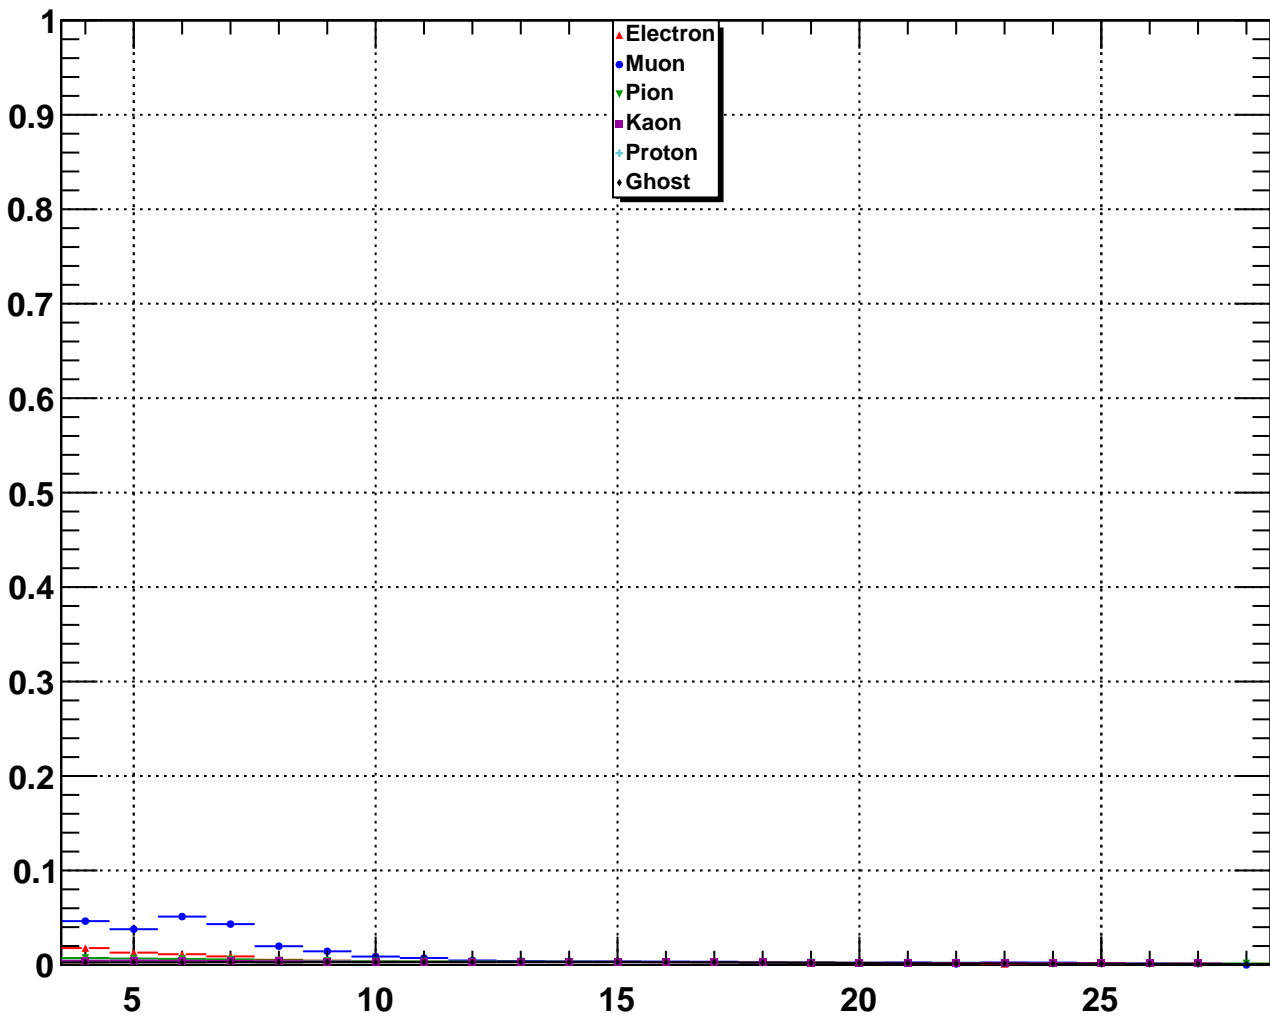

Upstream Muon MVA Output

Upstream Muon TrackNumDof