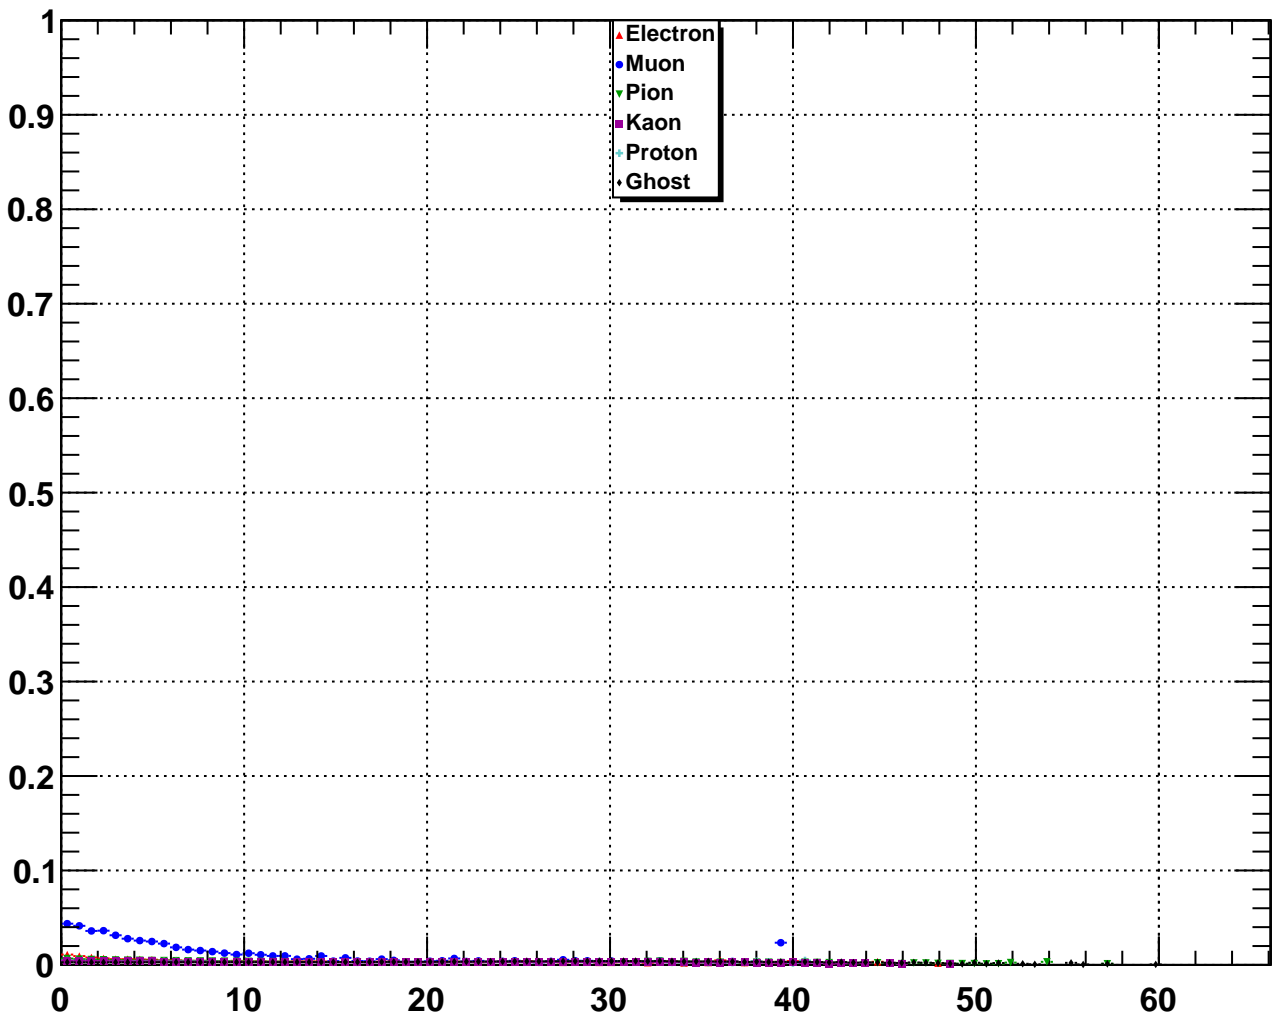

Upstream Muon MVA Output

Upstream Muon TrackFitVeloChi2