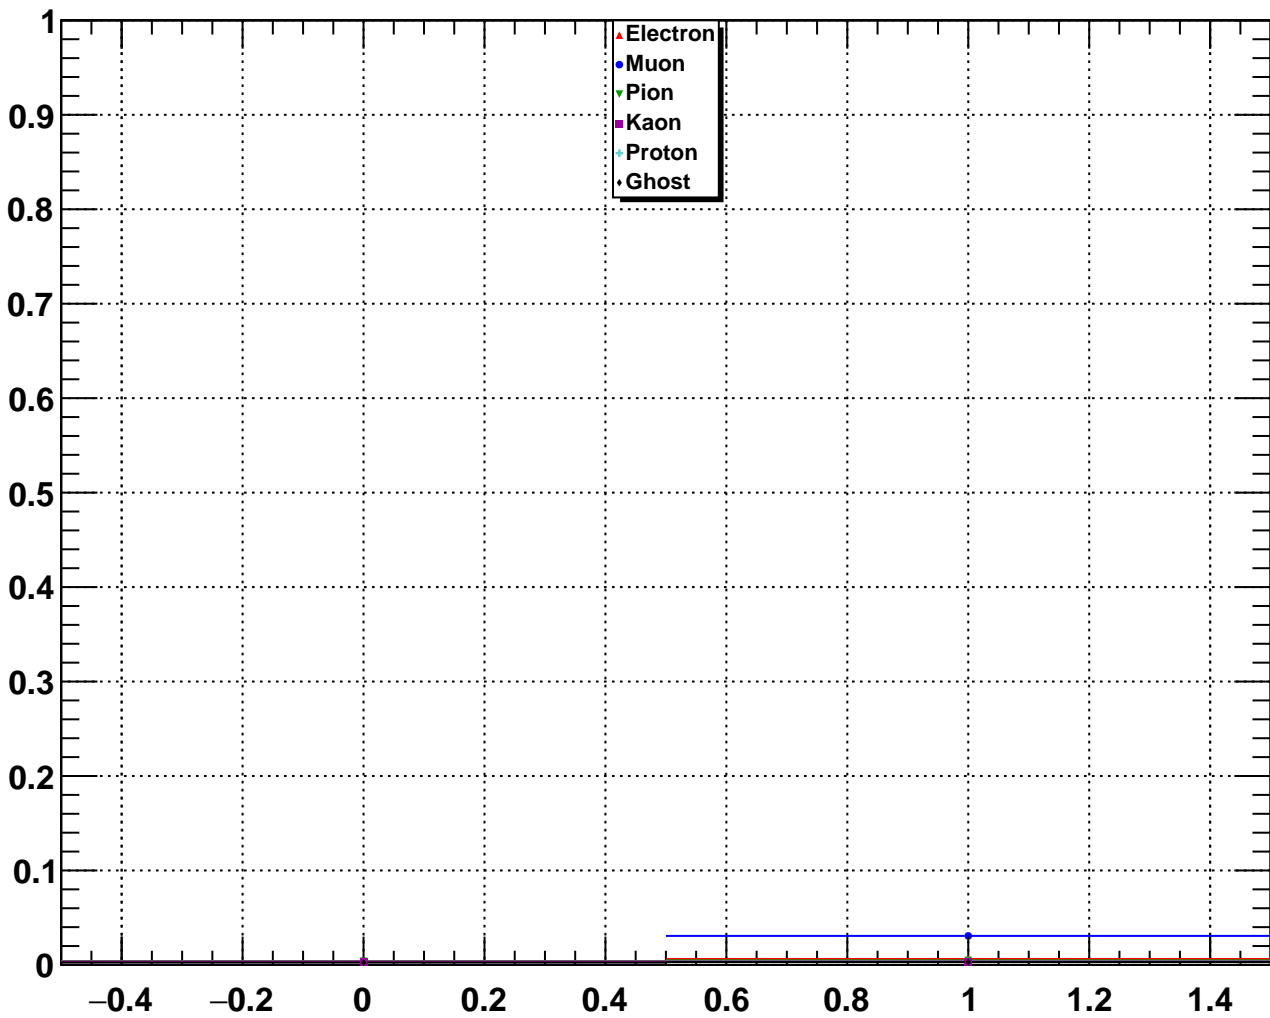

Upstream Muon MVA Output

Upstream Muon RichUsedR1Gas