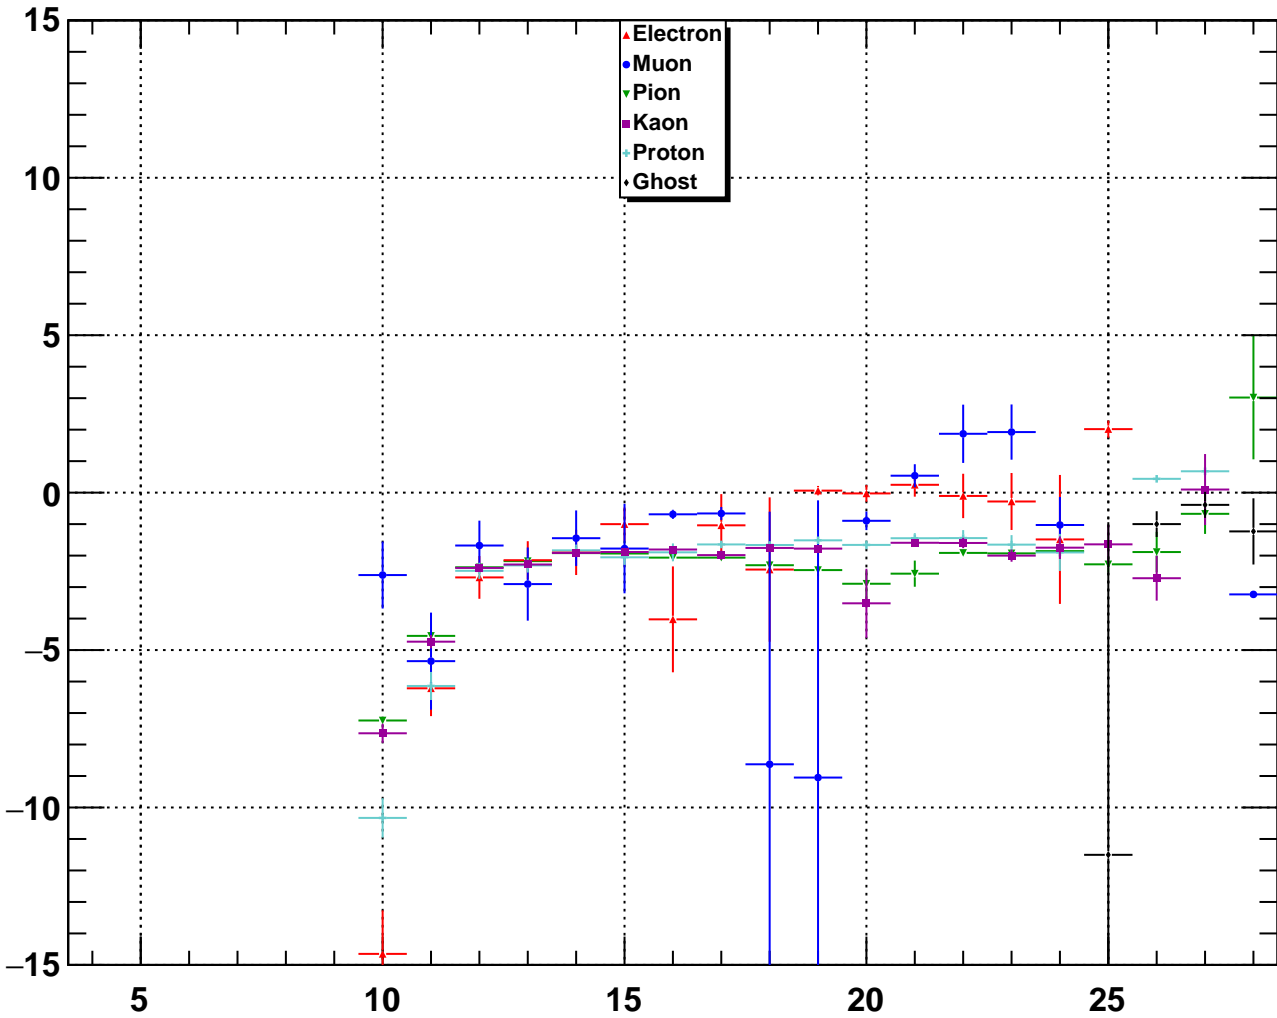

Upstream Muon CombDLLmu

Upstream Muon TrackNumDof