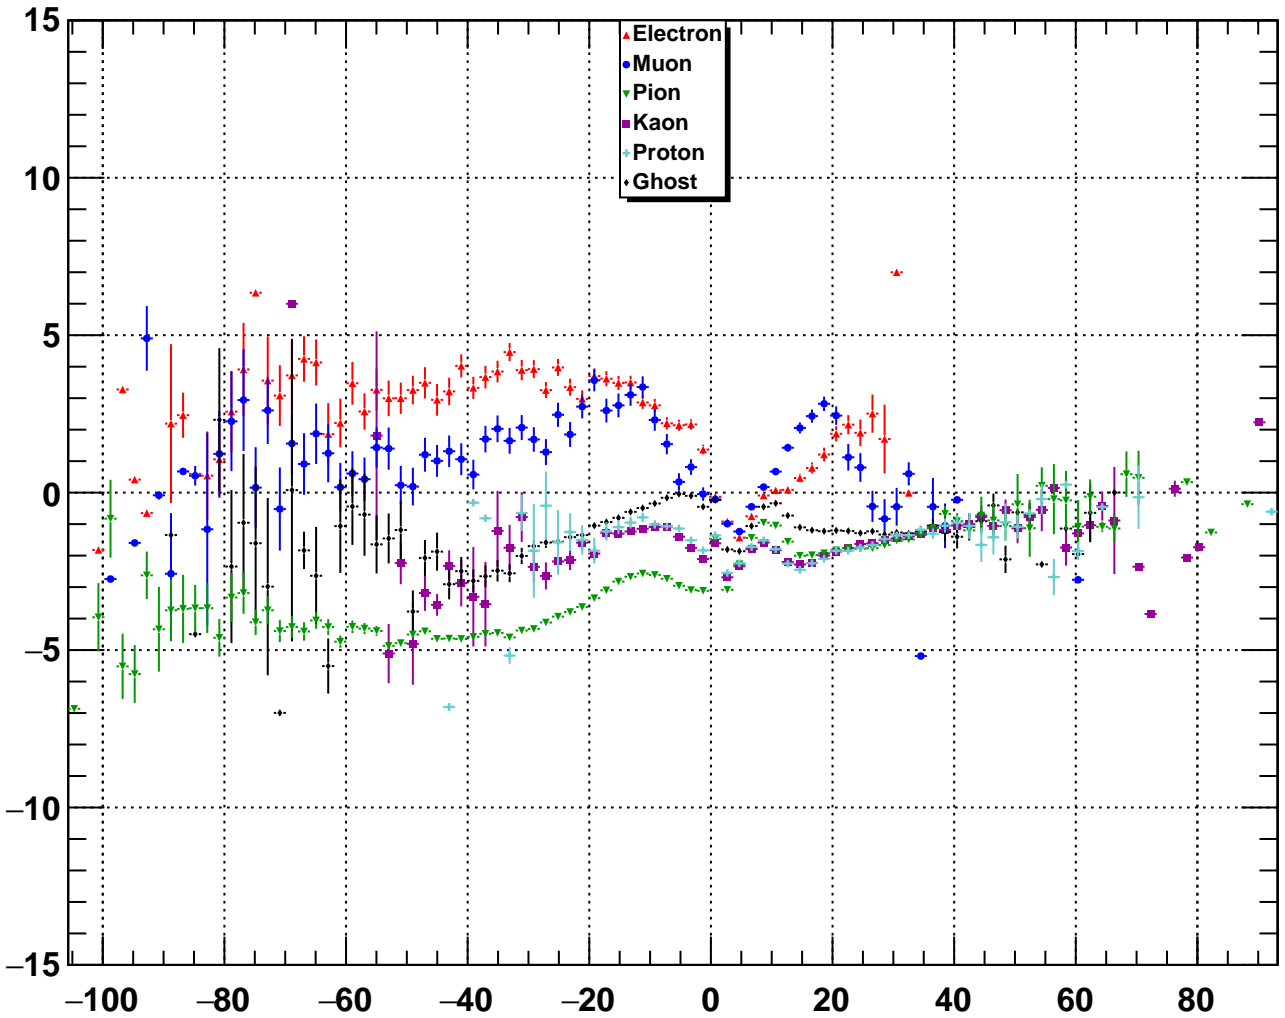

Upstream Muon CombDLLmu

Upstream Muon RichDLLp