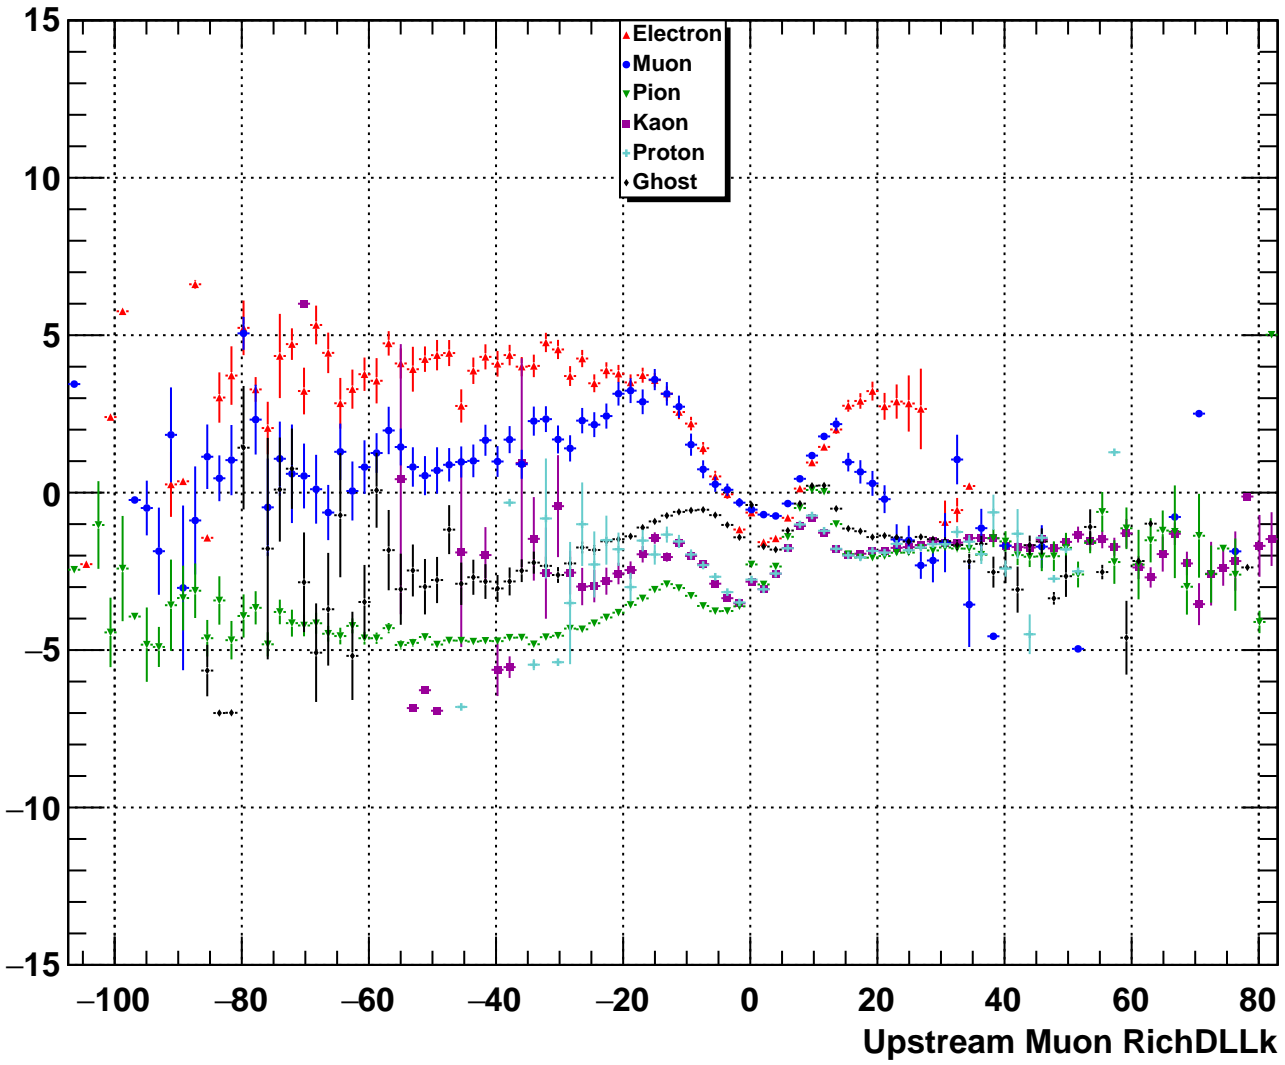

Upstream Muon CombDLLmu

Upstream Muon RichDLLk