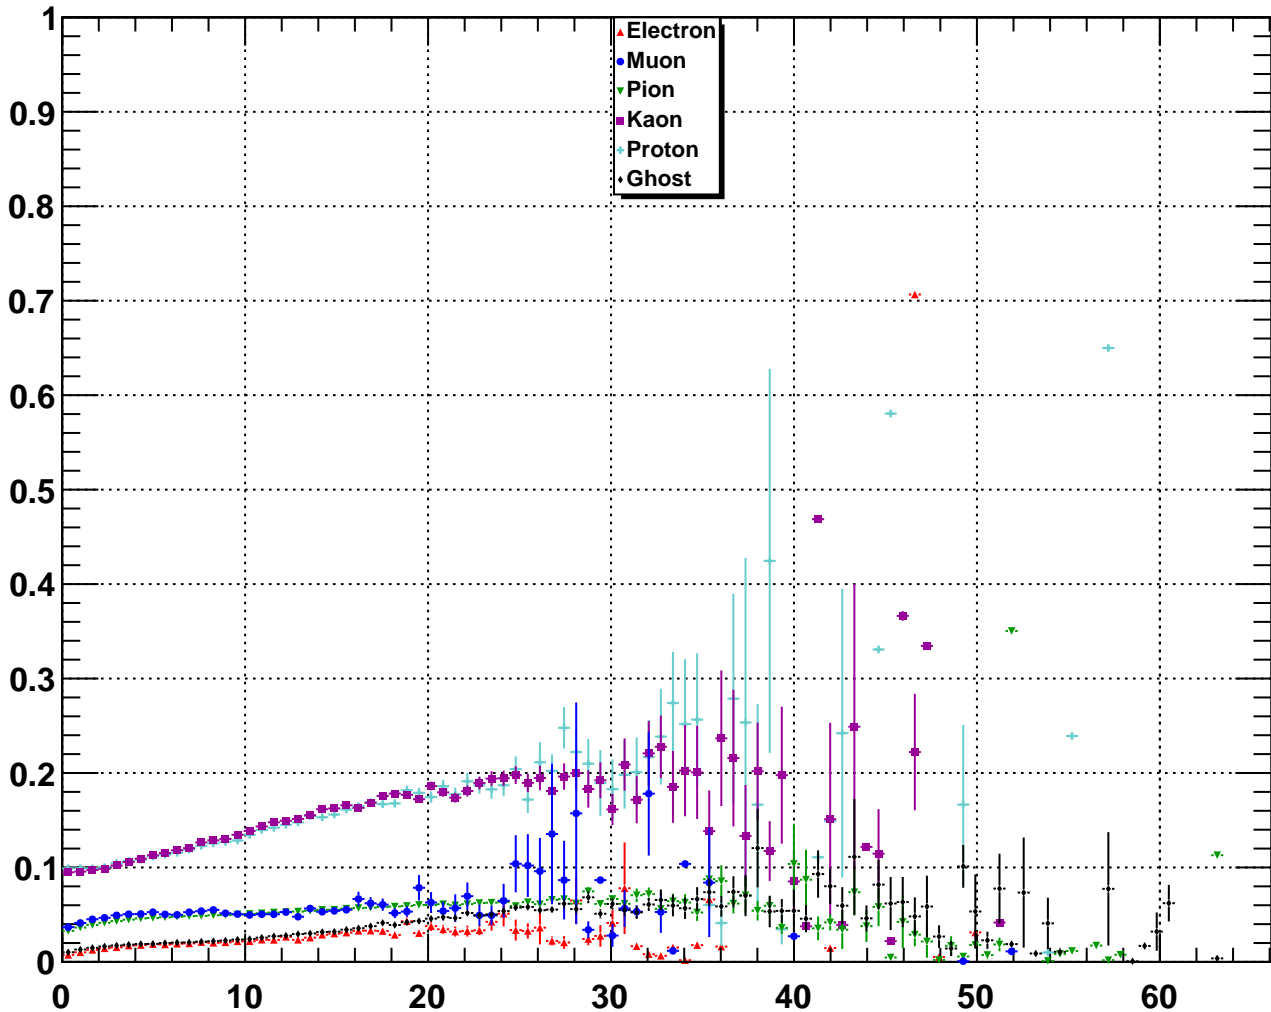

Upstream Kaon MVA Output

Upstream Kaon TrackFitVeloChi2