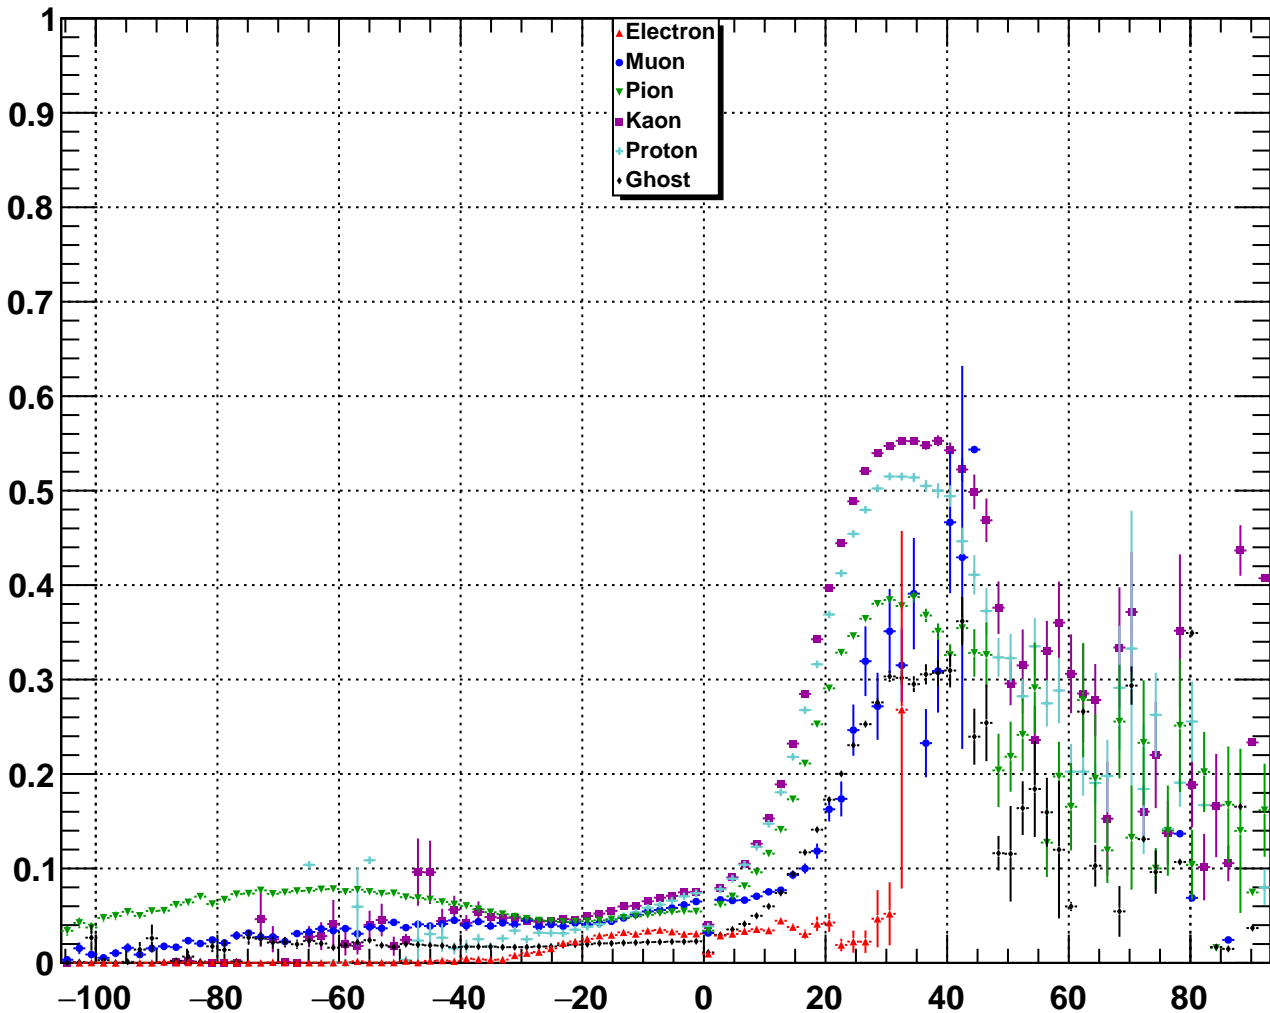

Upstream Kaon MVA Output

Upstream Kaon RichDLLp