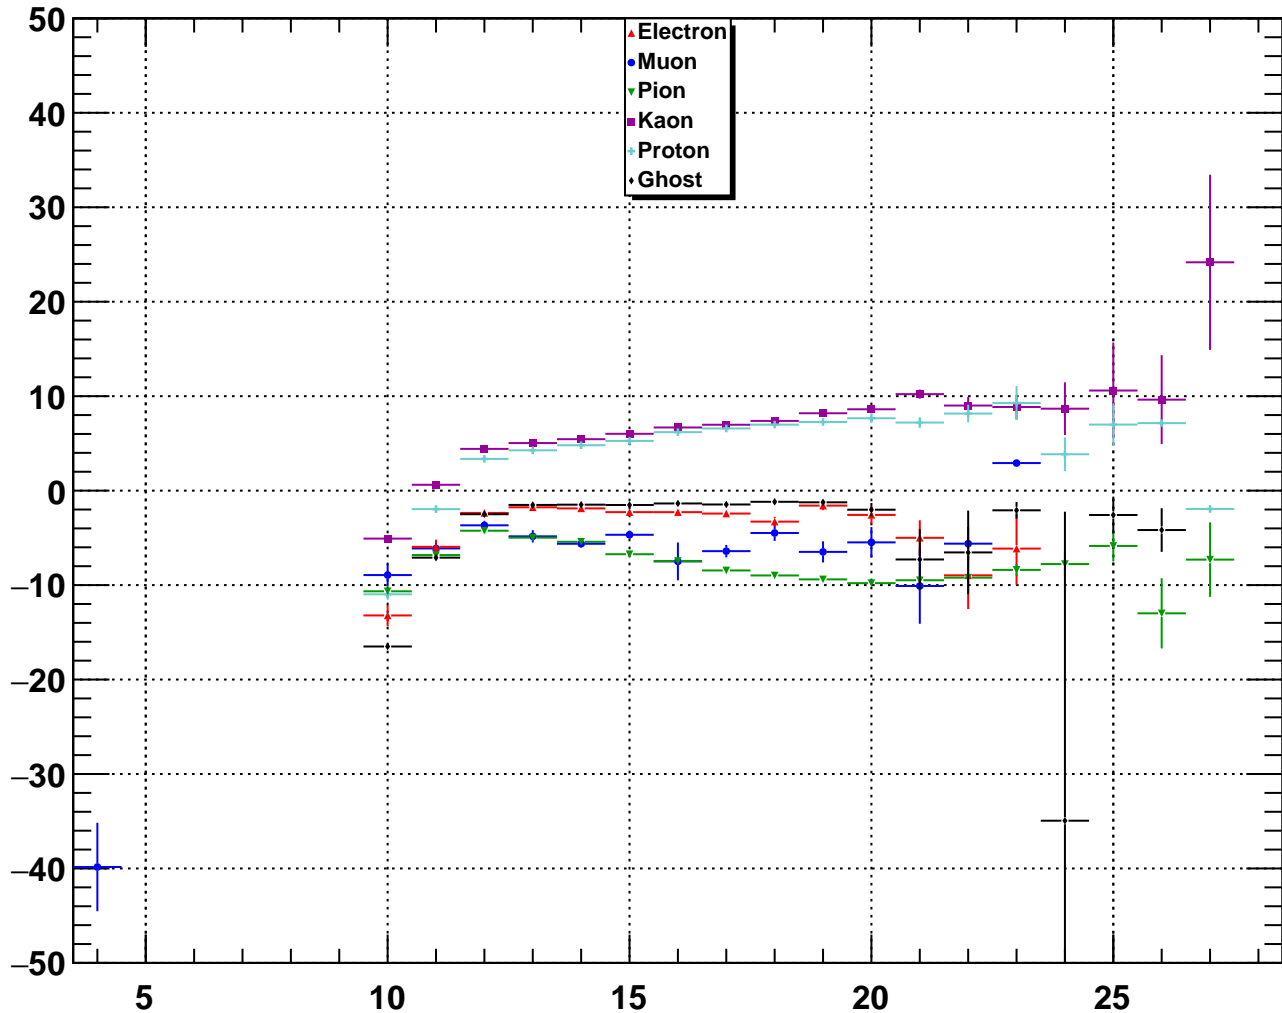

Upstream Kaon CombDLLk

Upstream Kaon TrackNumDof