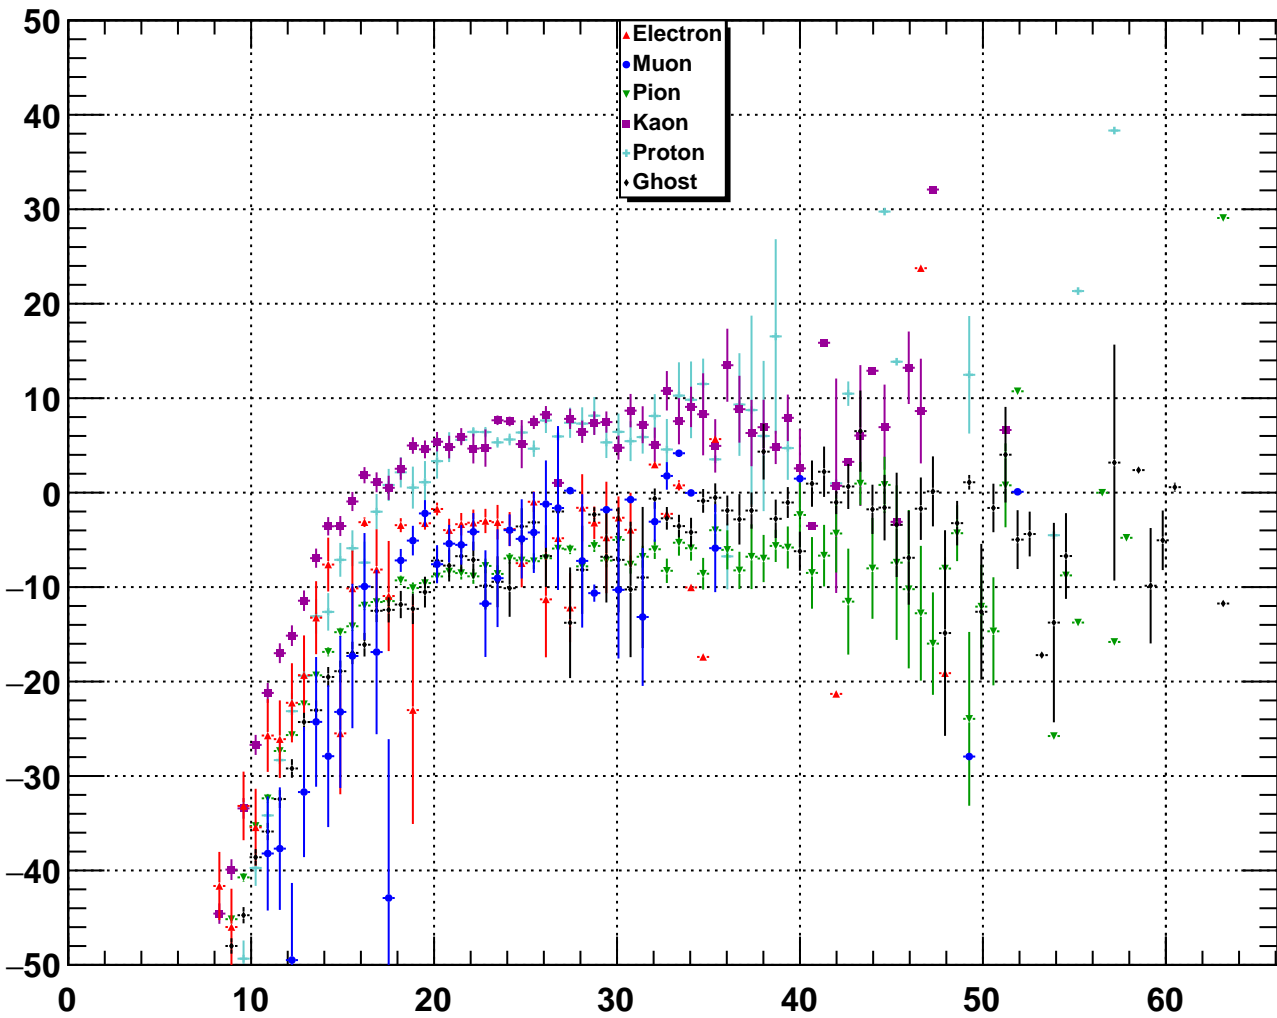

Upstream Kaon CombDLLk

Upstream Kaon TrackFitVeloChi2