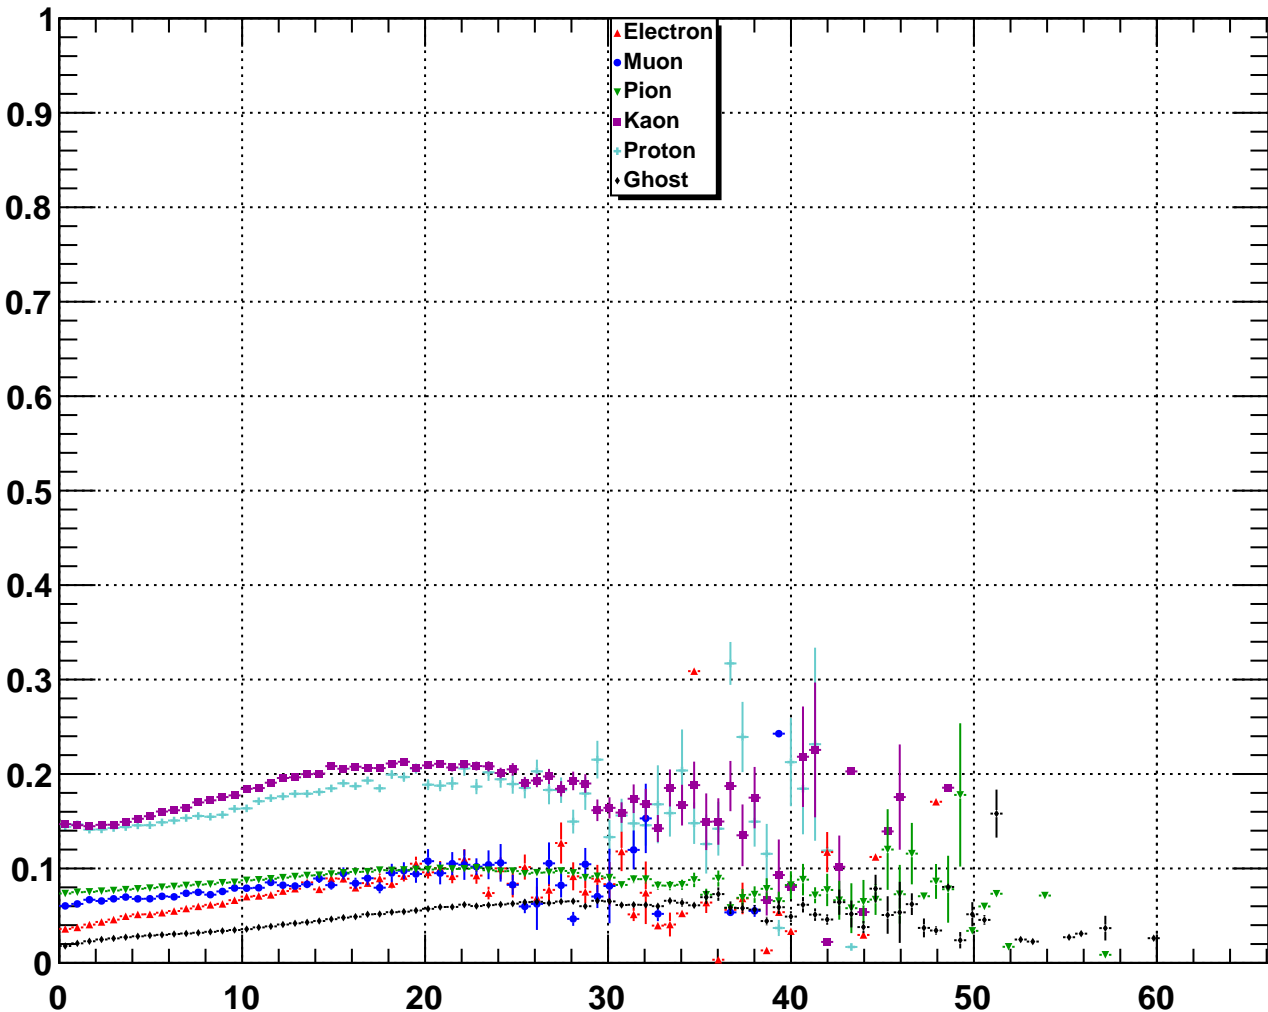

Upstream Kaon MVA Output

Upstream Kaon TrackFitVeloChi2