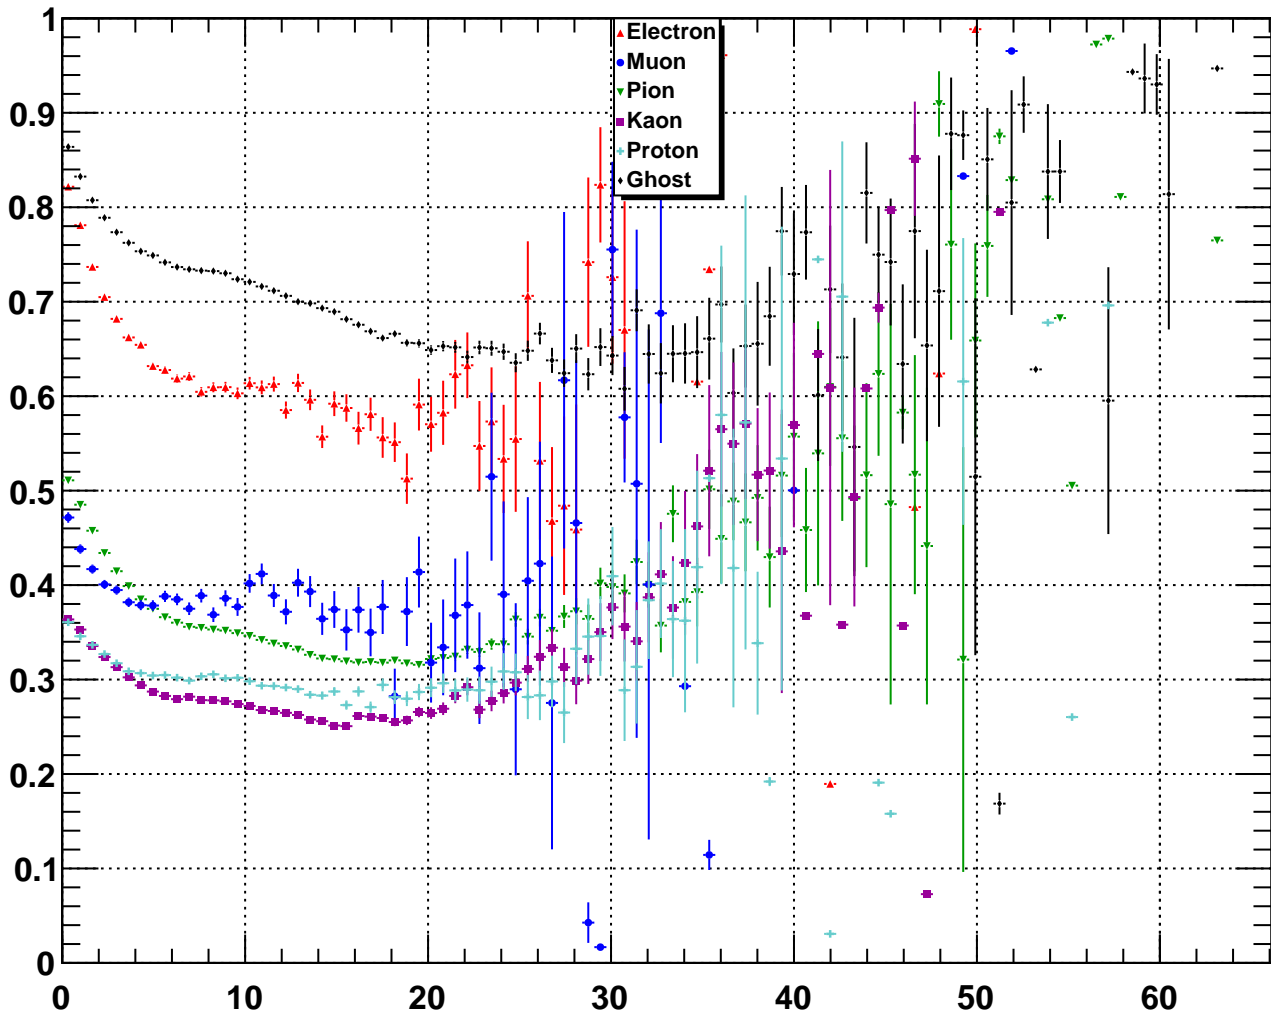

Upstream Ghost MVA Output

Upstream Ghost TrackFitVeloChi2