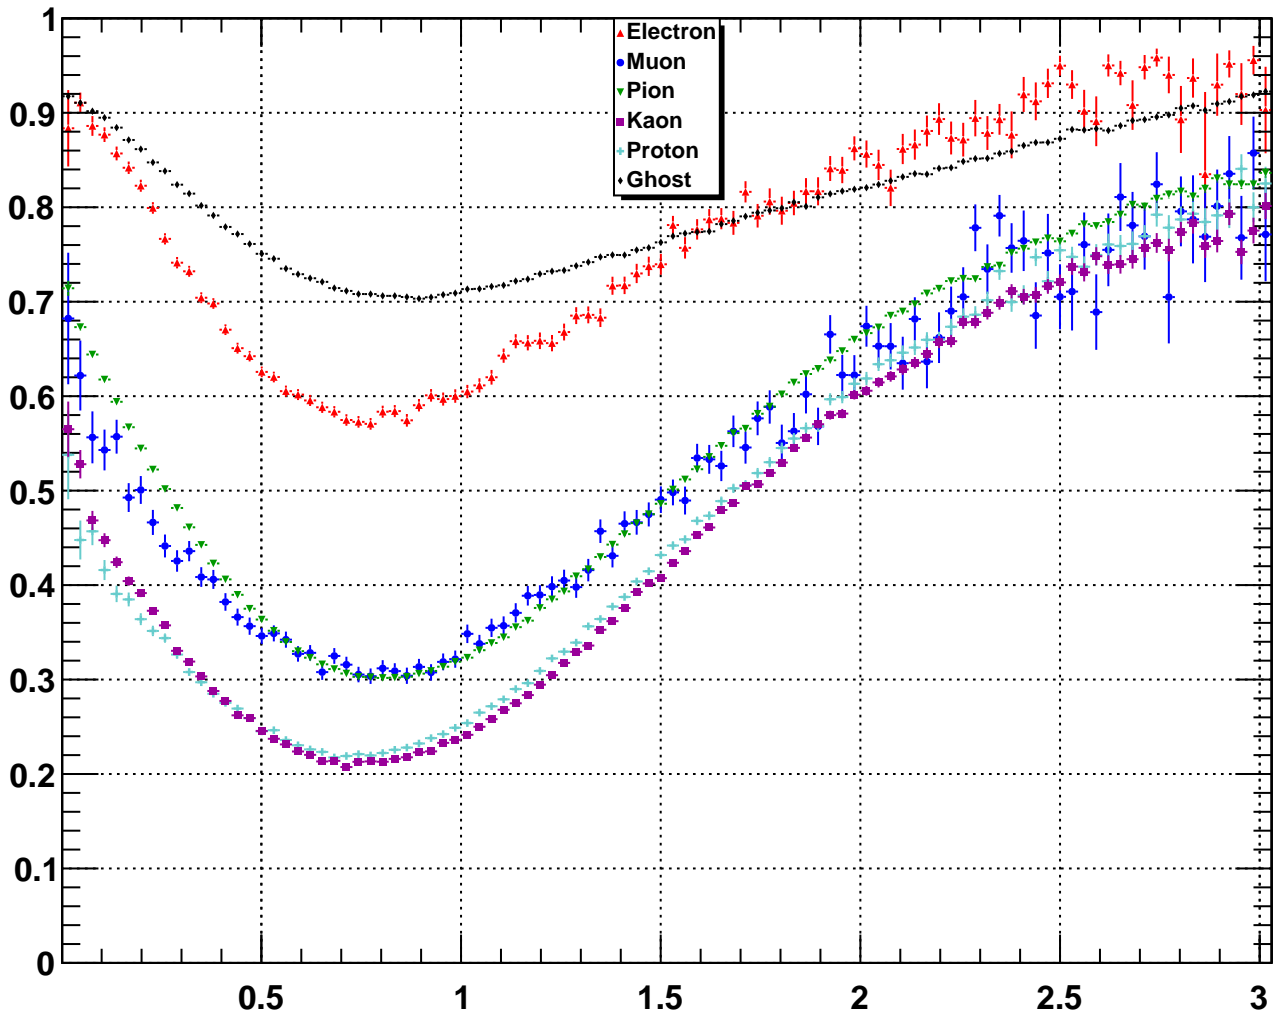

Upstream Ghost MVA Output

Upstream Ghost TrackChi2PerDof