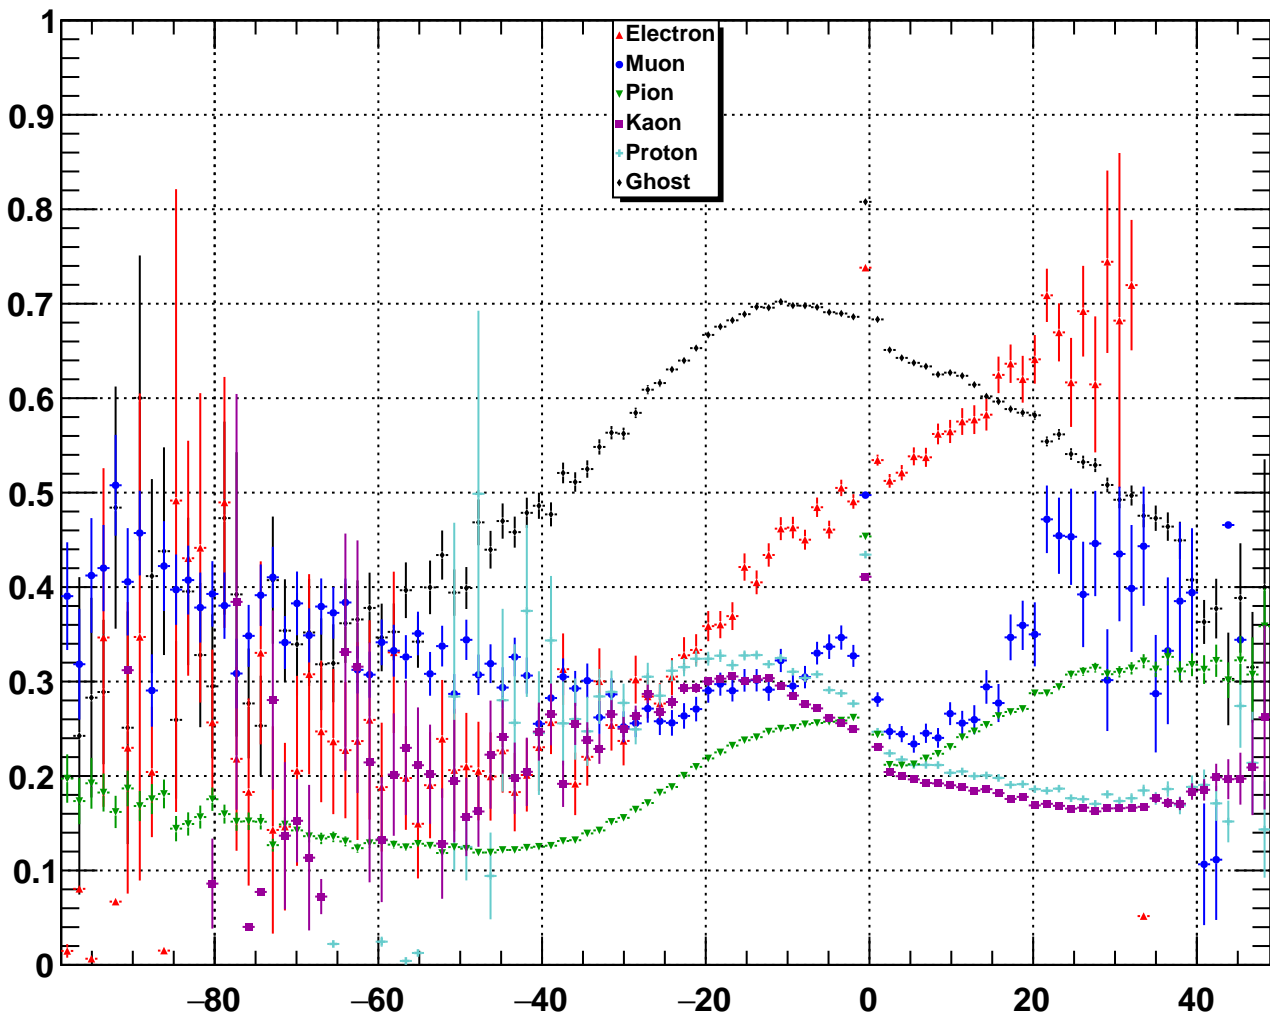

Upstream Ghost MVA Output

Upstream Ghost RichDLLbt