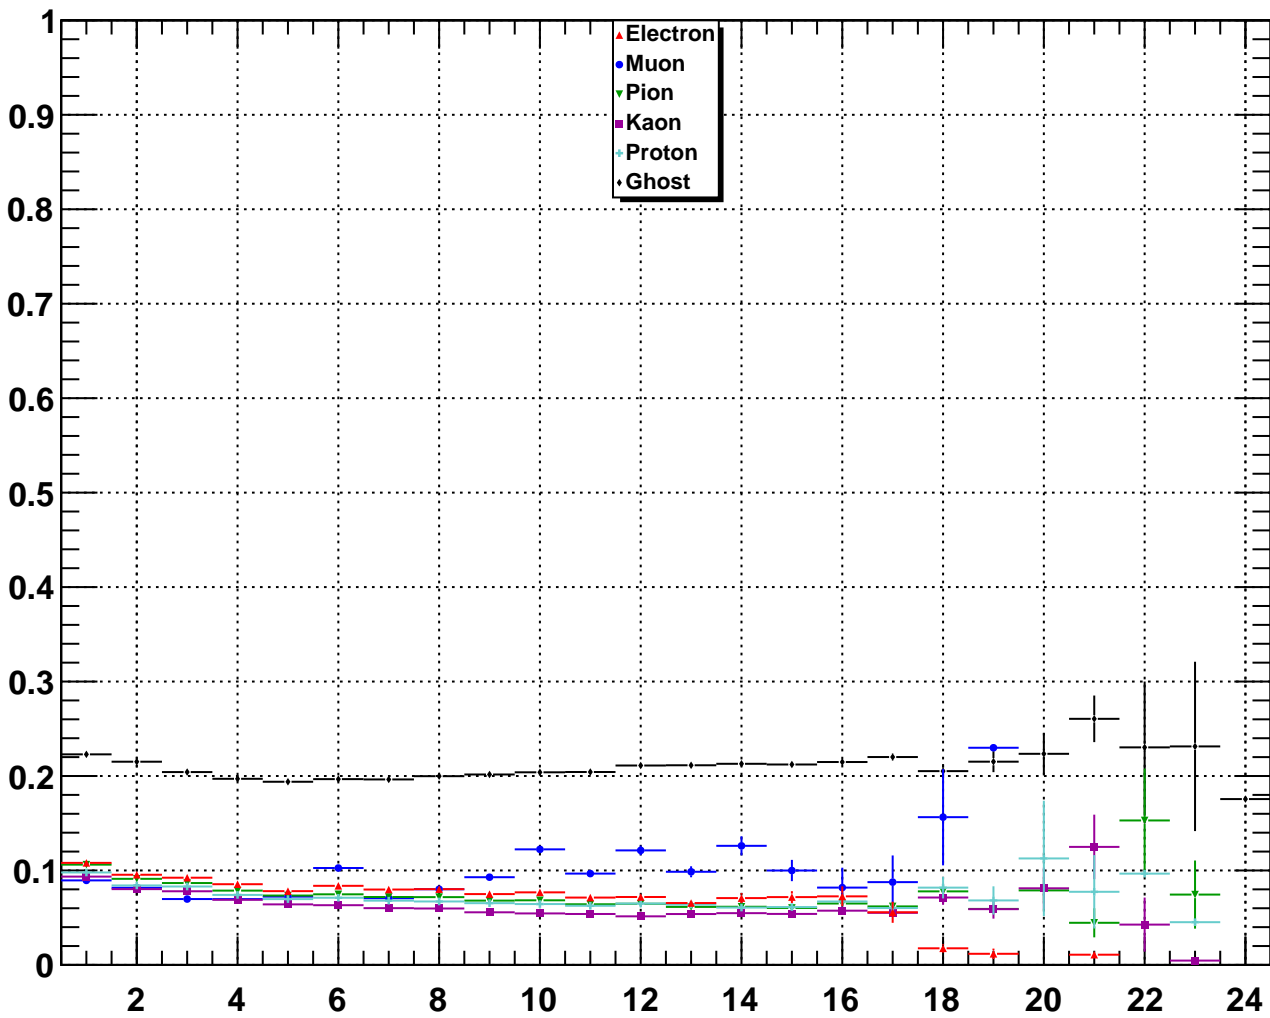

Upstream Ghost TrackGhostProbability

Upstream Ghost TrackFitVeloNDoF