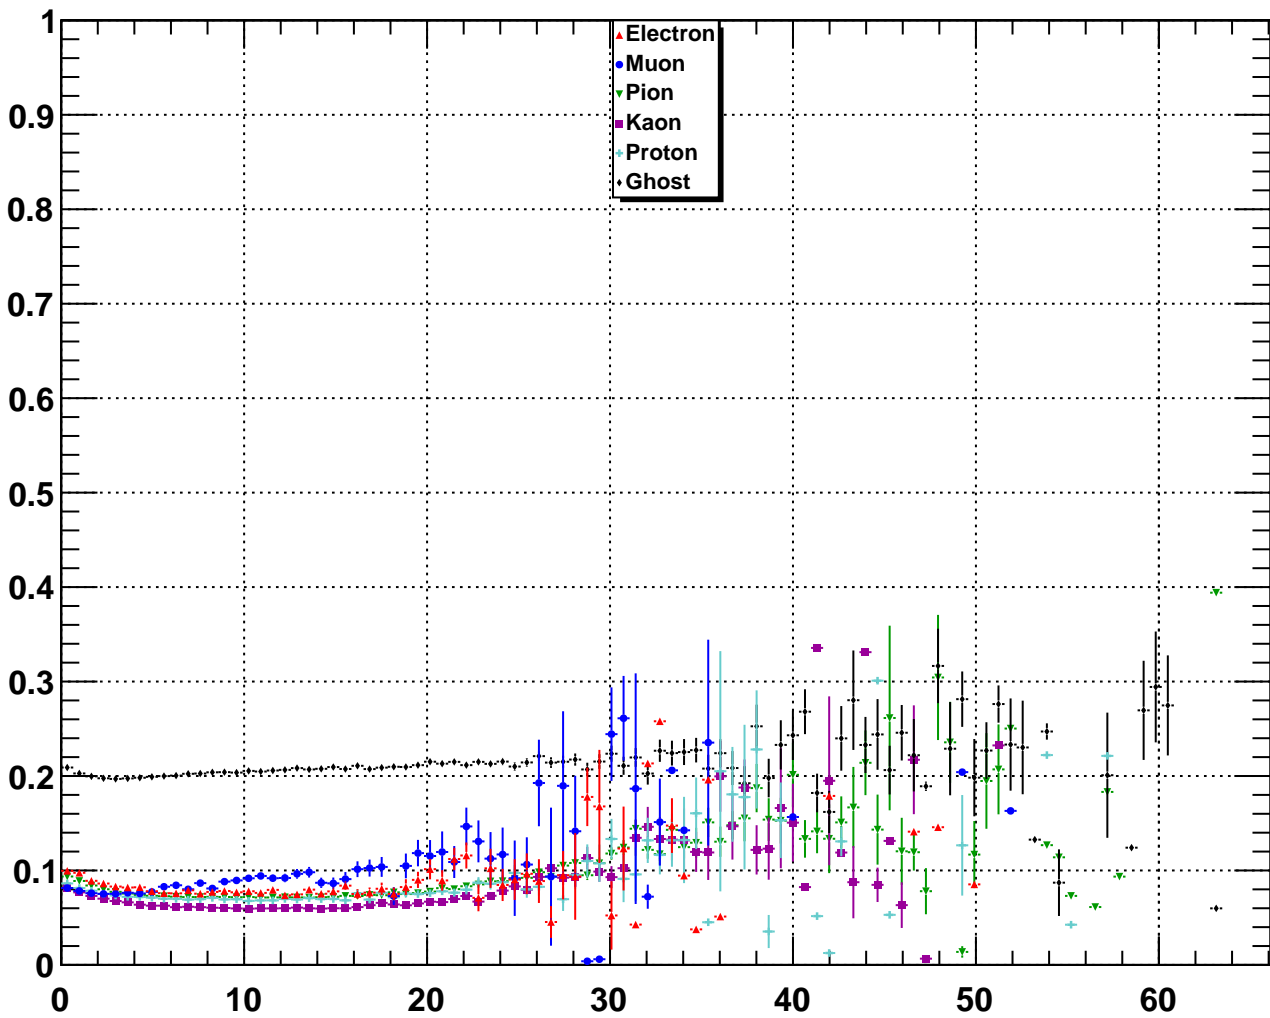

Upstream Ghost TrackGhostProbability

Upstream Ghost TrackFitVeloChi2