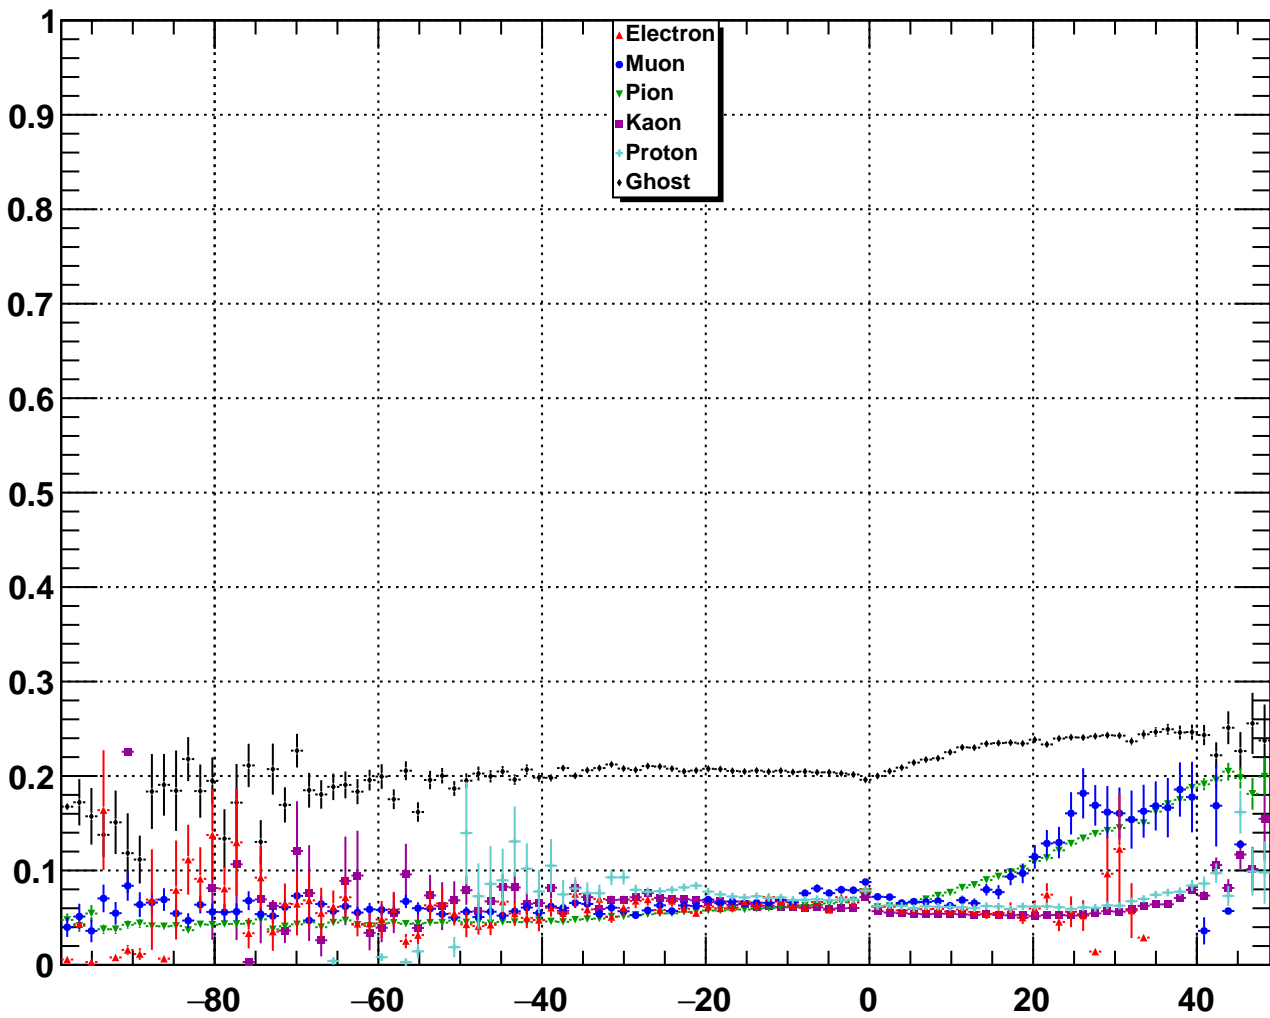

Upstream Ghost TrackGhostProbability

Upstream Ghost RichDLLbt