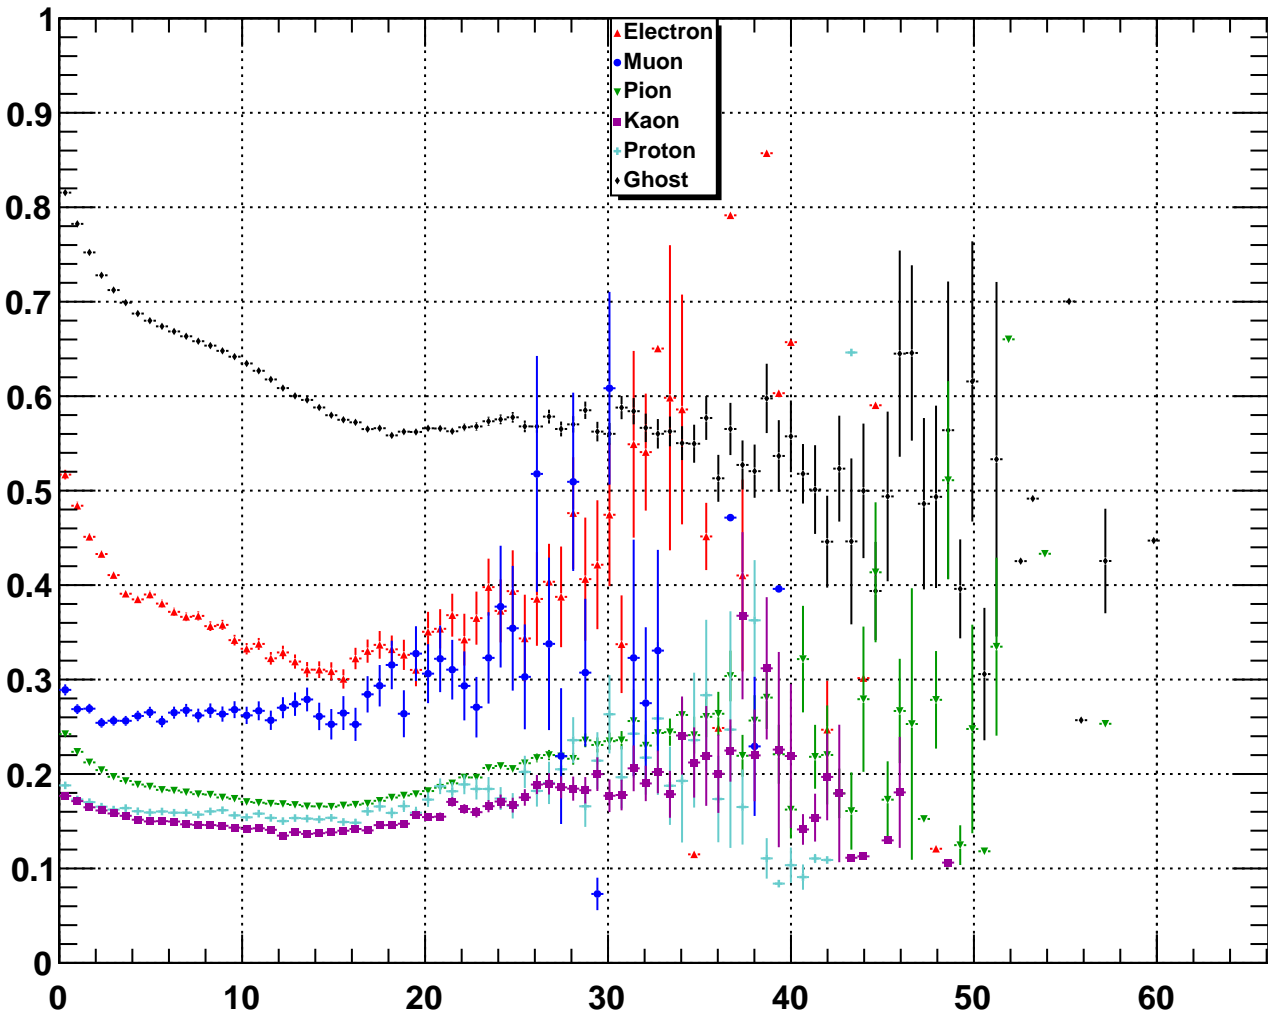

Upstream Ghost MVA Output

Upstream Ghost TrackFitVeloChi2