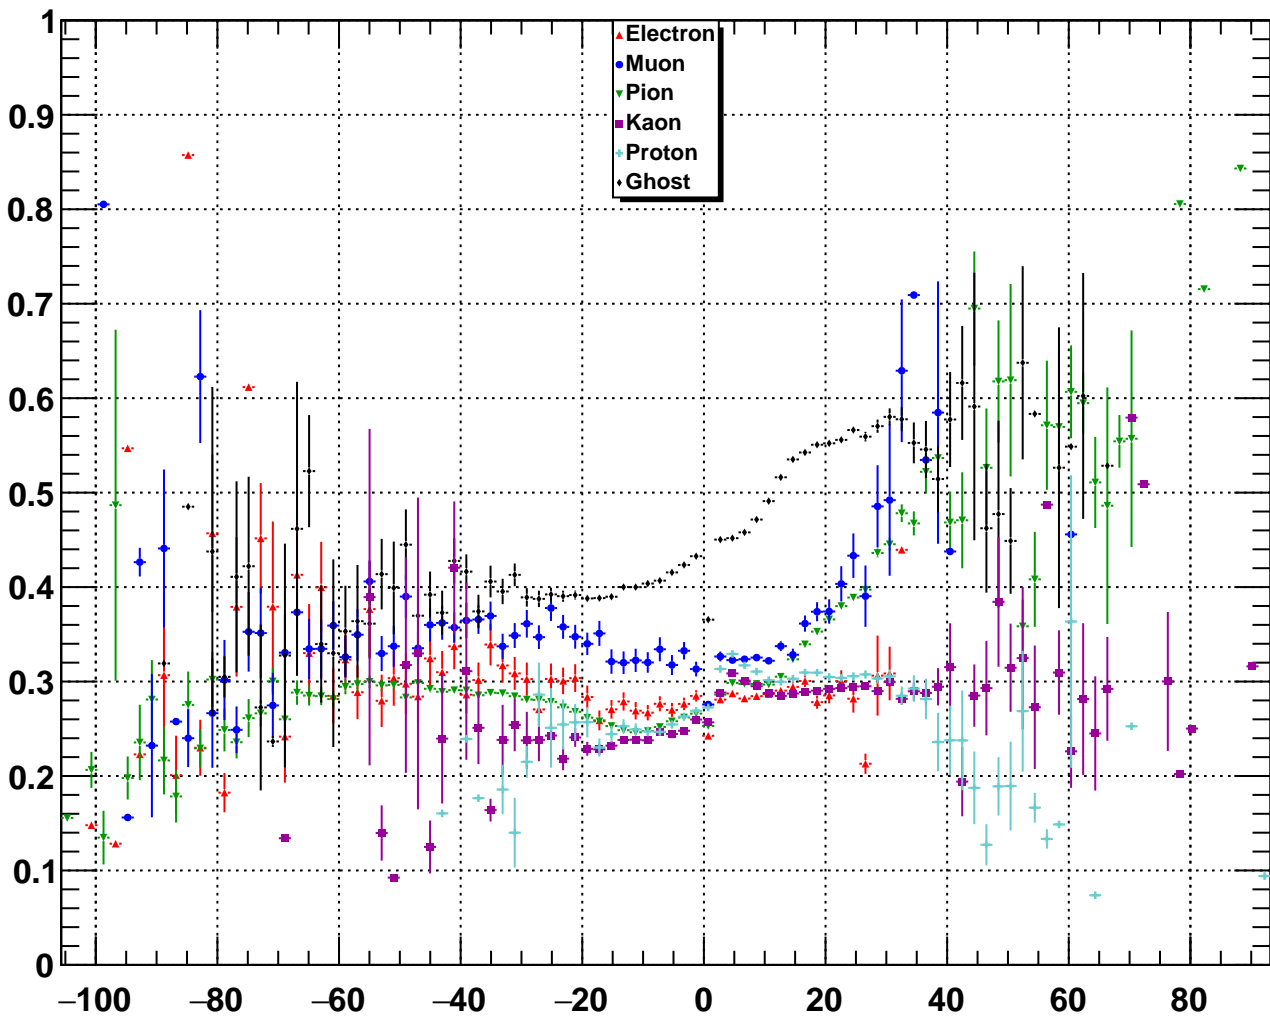

Upstream Ghost TrackGhostProbability

Upstream Ghost RichDLLp