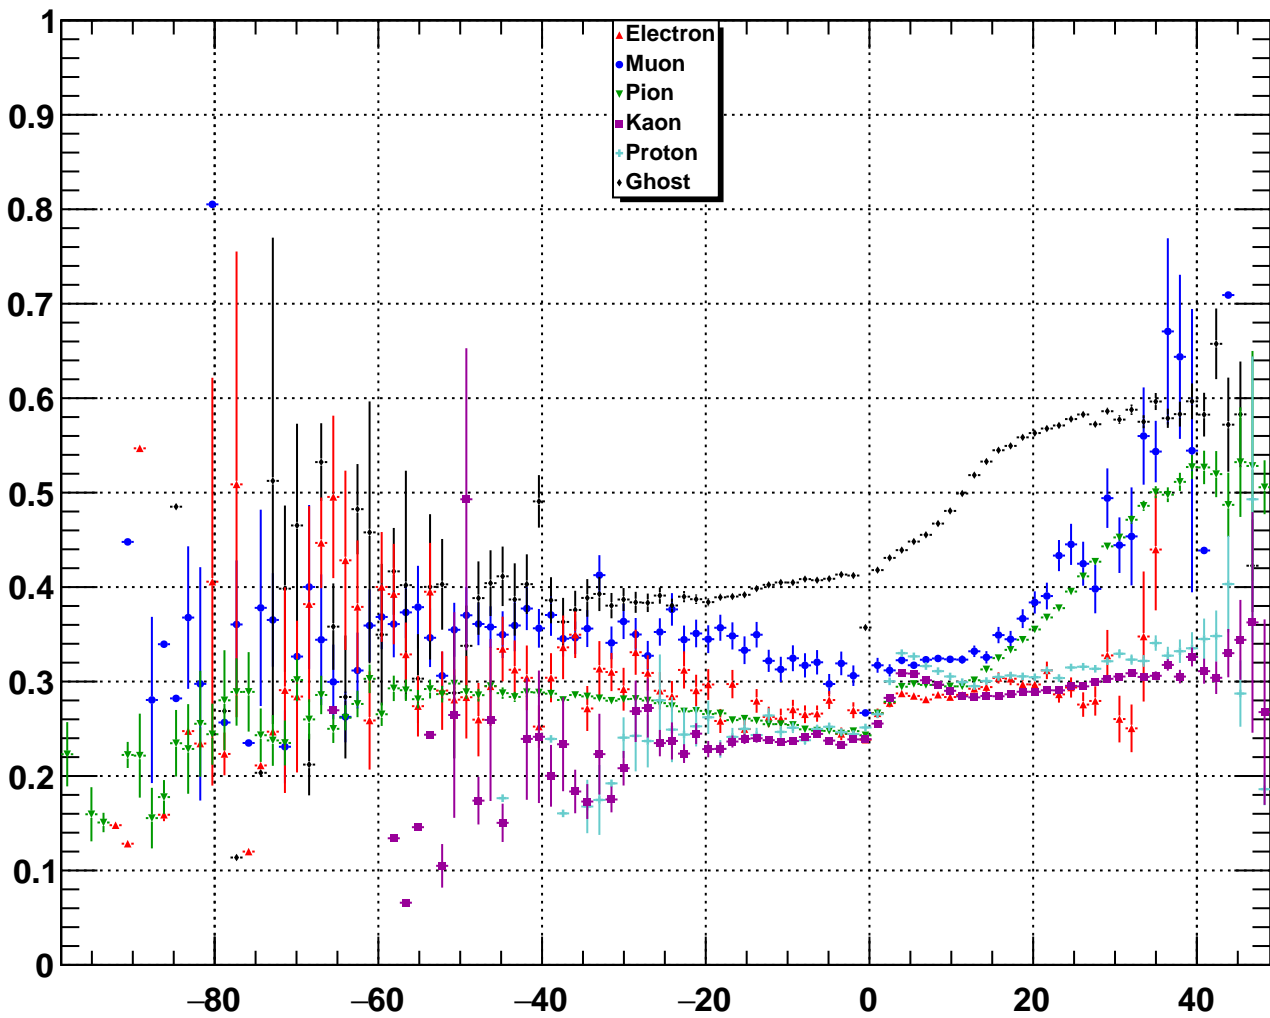

Upstream Ghost TrackGhostProbability

Upstream Ghost RichDLLbt