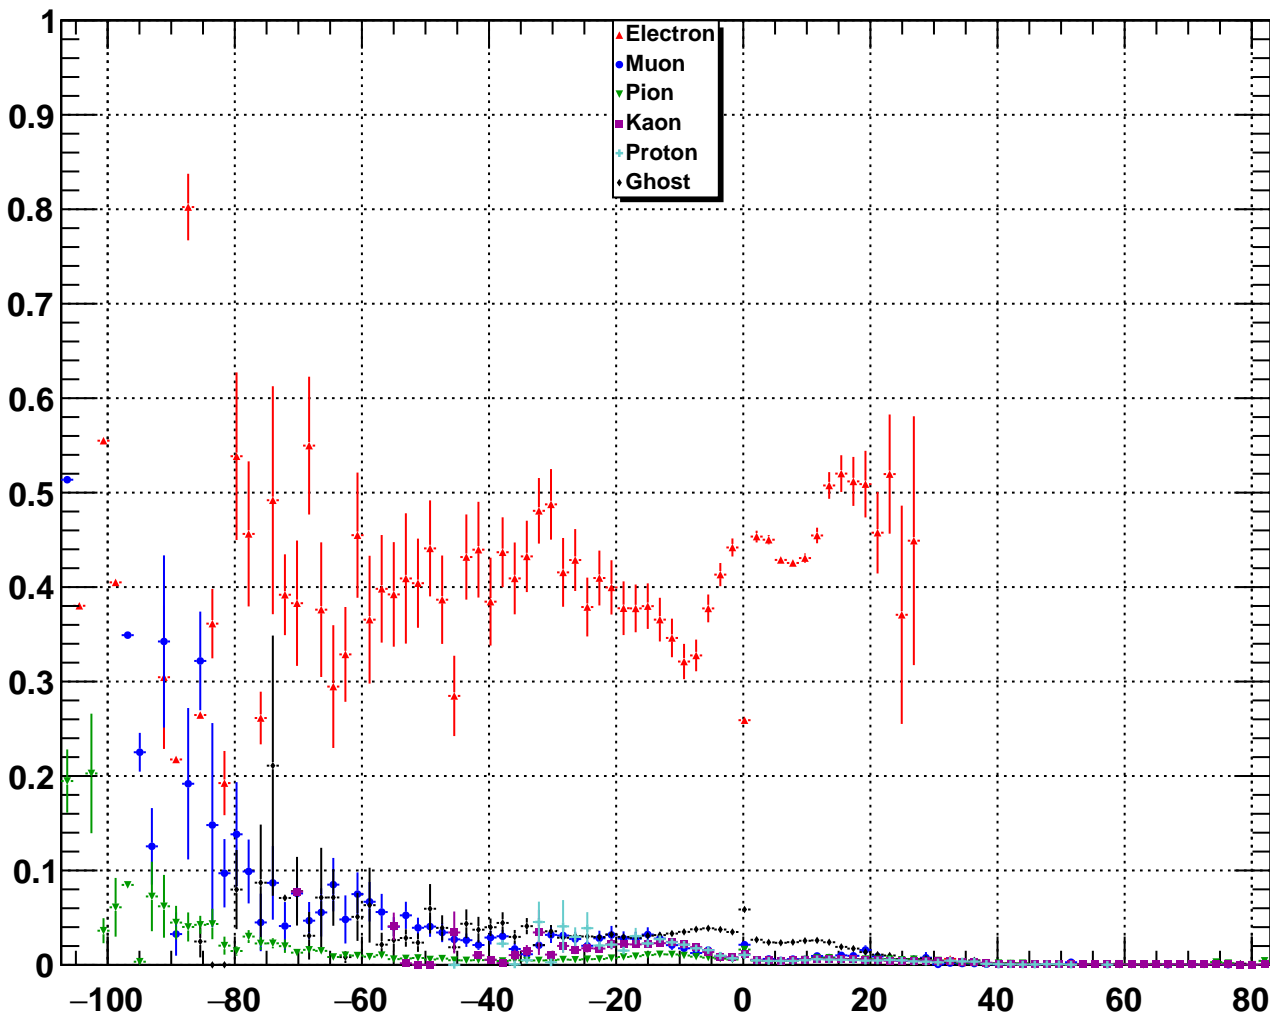

Upstream Electron MVA Output

Upstream Electron RichDLLk