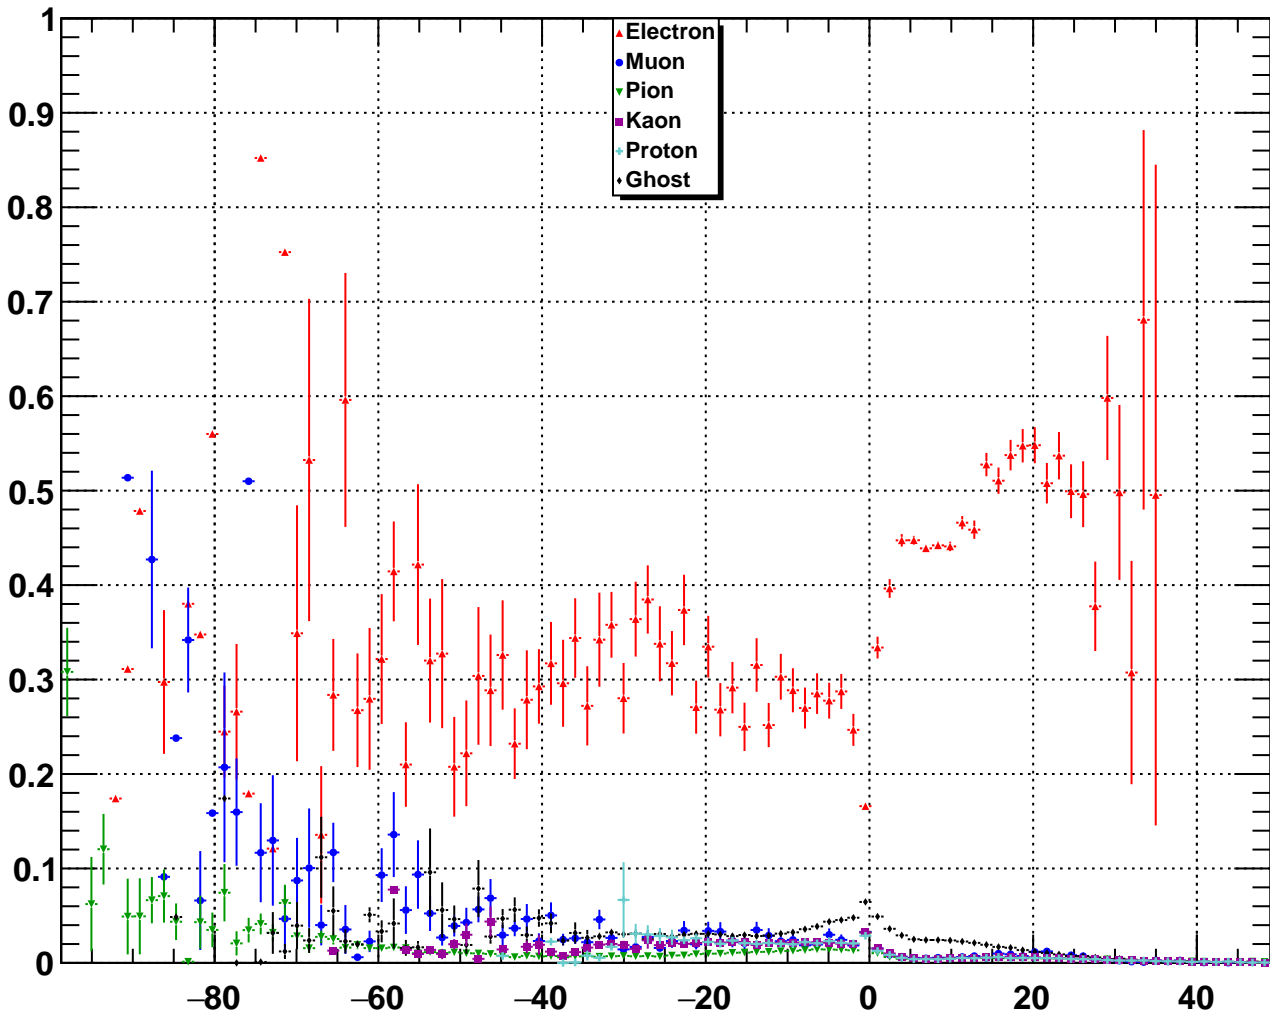

Upstream Electron MVA Output

Upstream Electron RichDLLbt