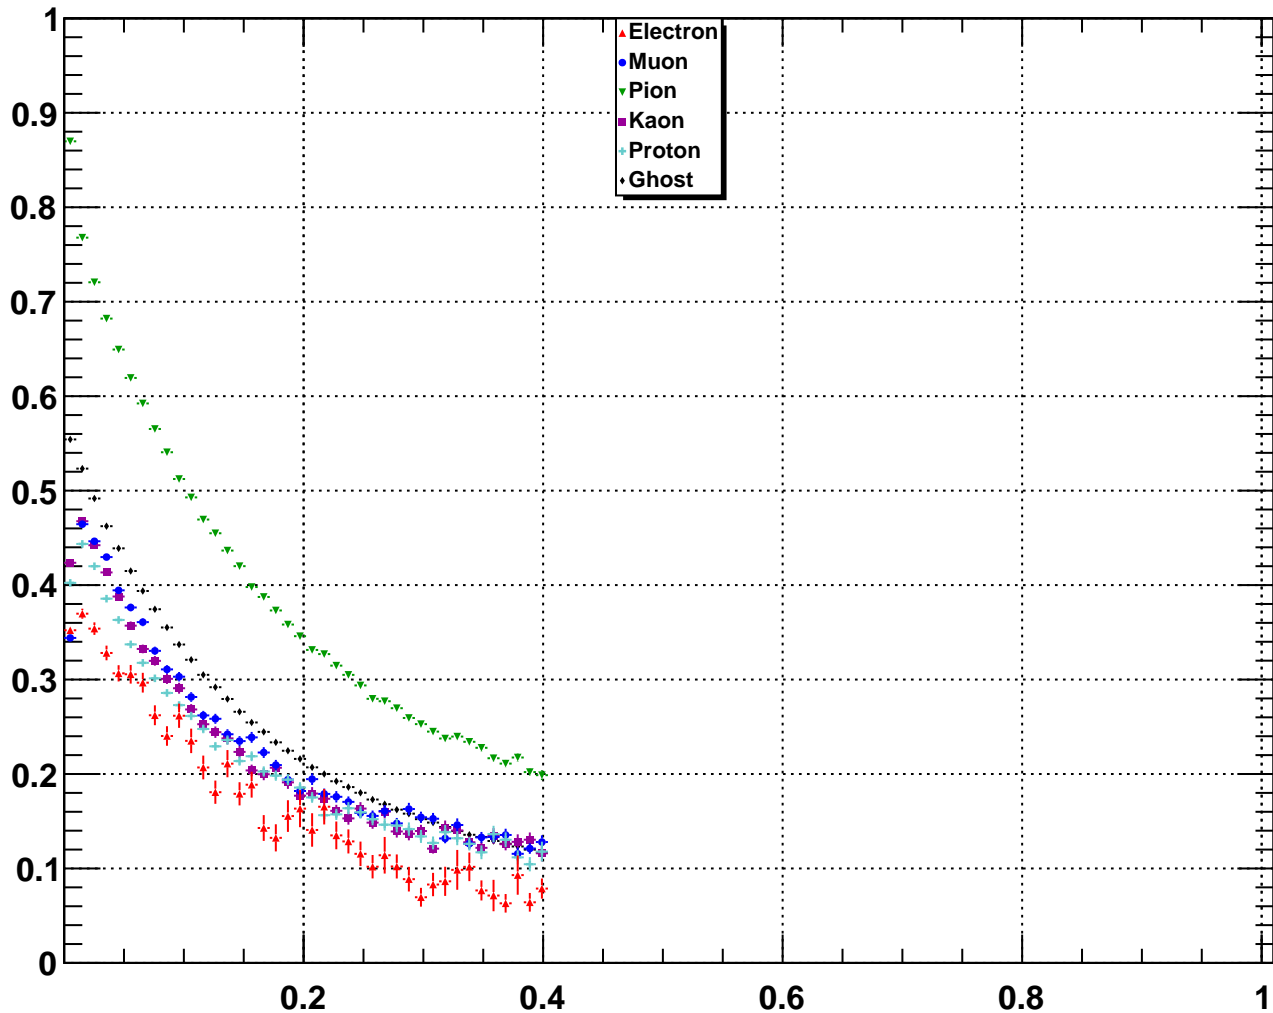

Downstream Pion MVA Output

Downstream Pion TrackGhostProbability