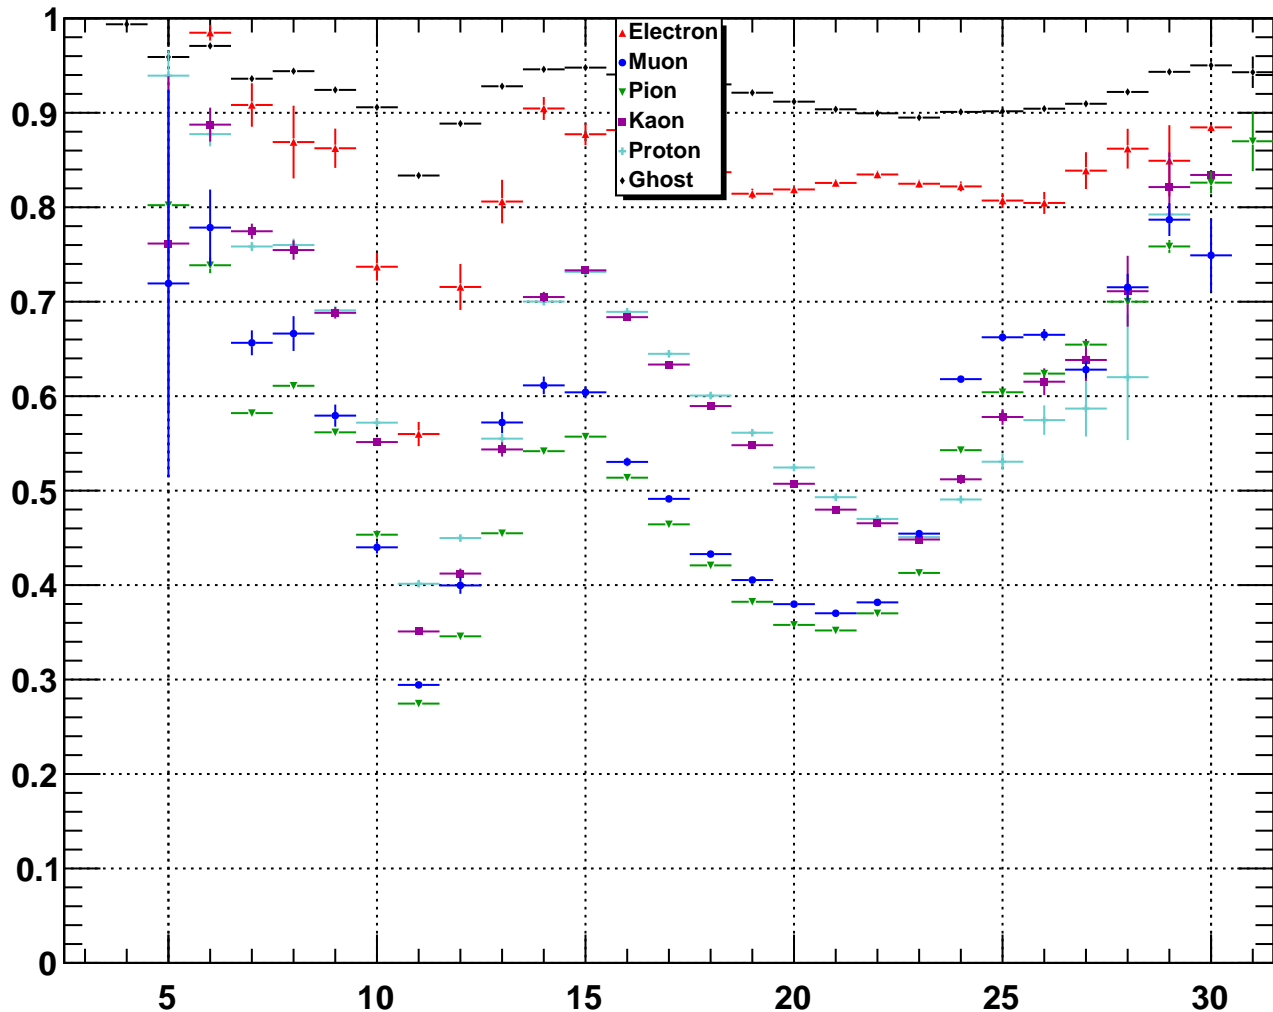

Downstream Ghost MVA Output

Downstream Ghost TrackNumDof