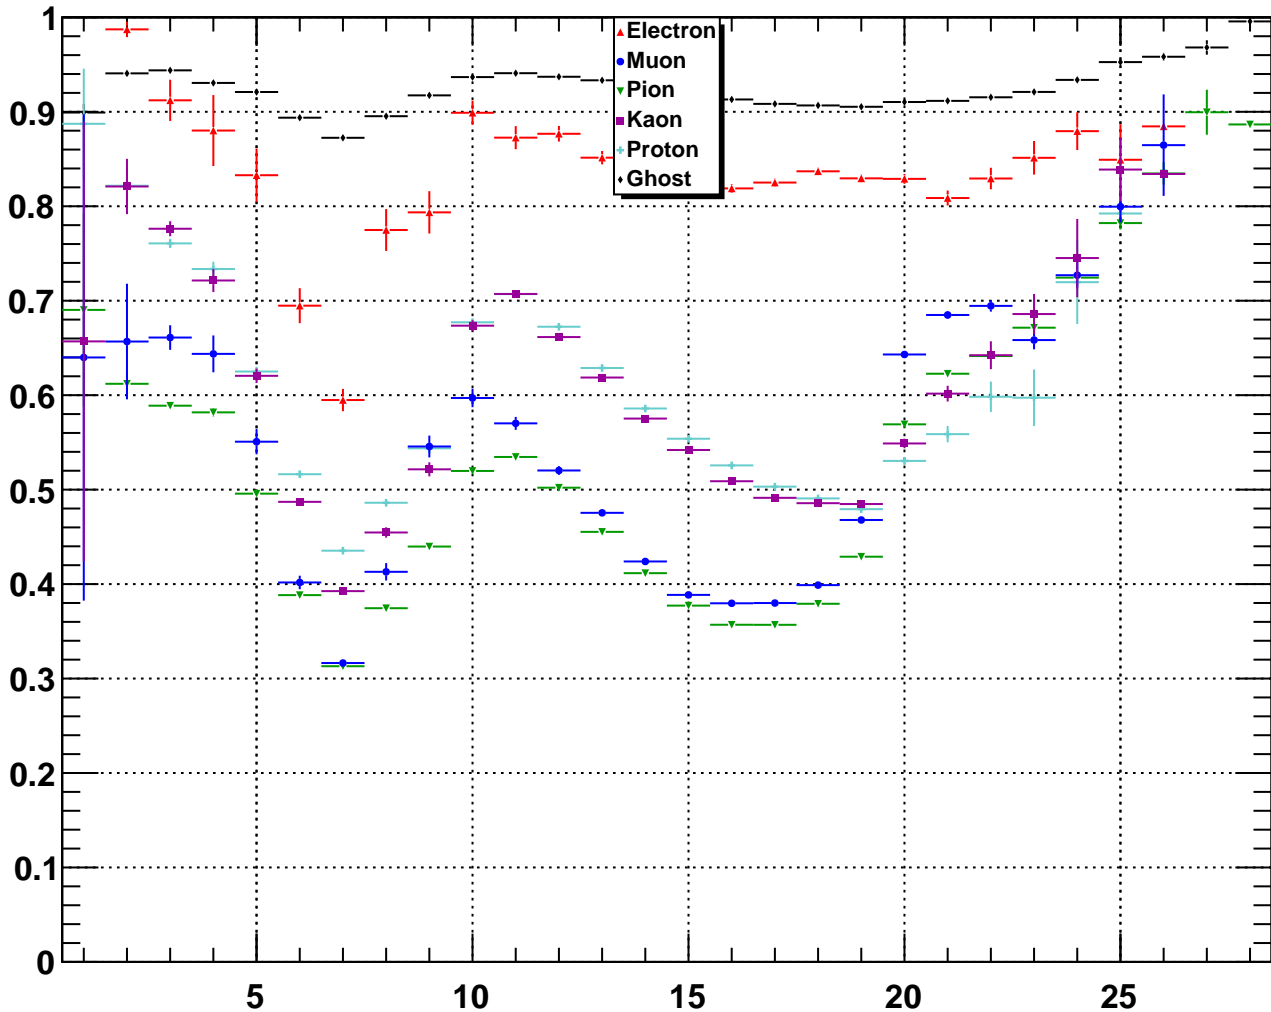

Downstream Ghost MVA Output

Downstream Ghost TrackFitTNDof