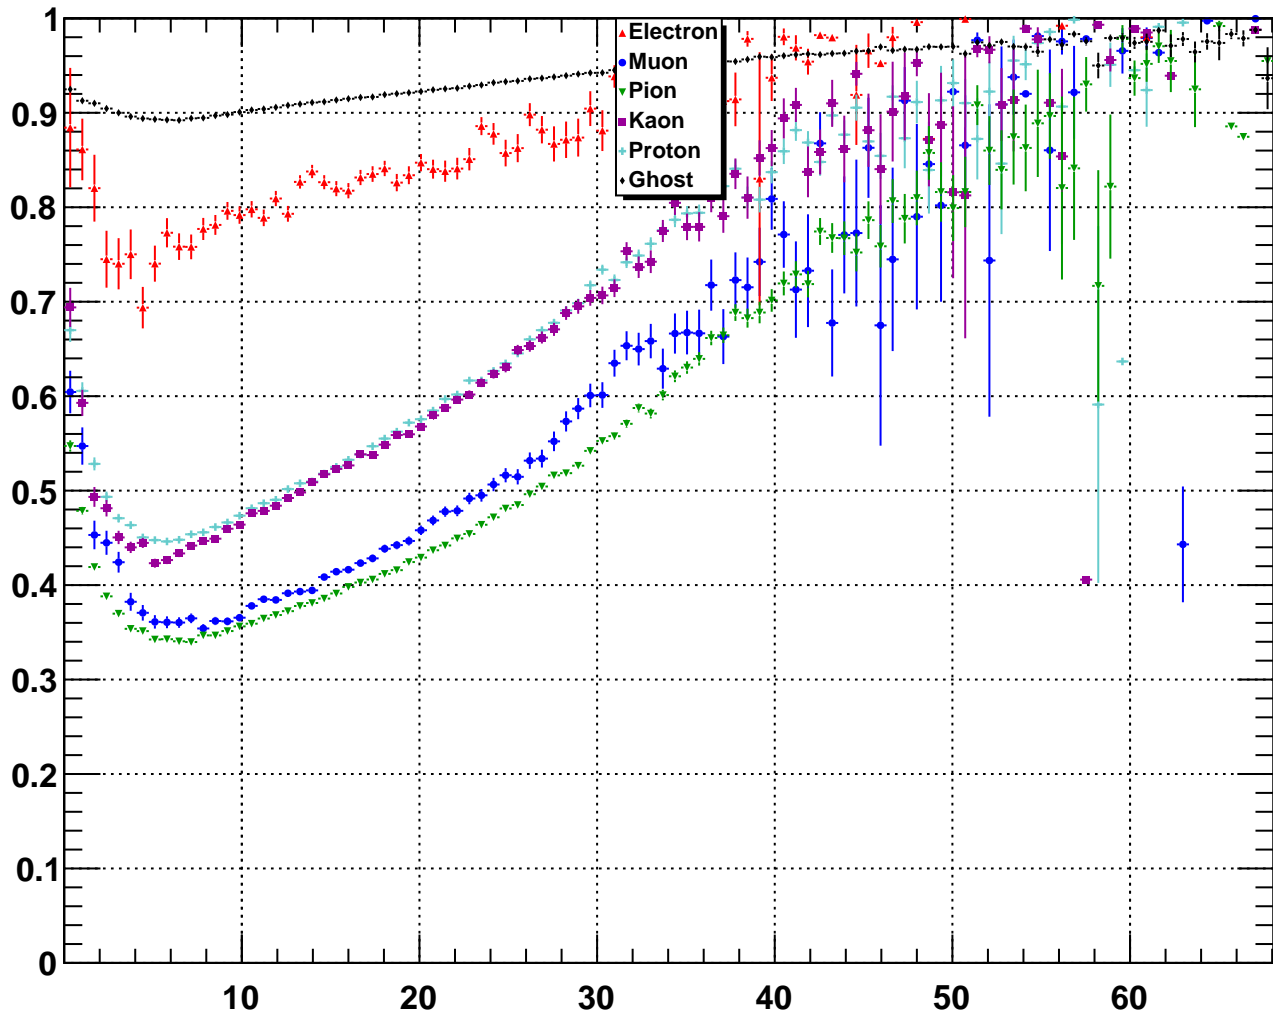

Downstream Ghost MVA Output

Downstream Ghost TrackFitTChi2