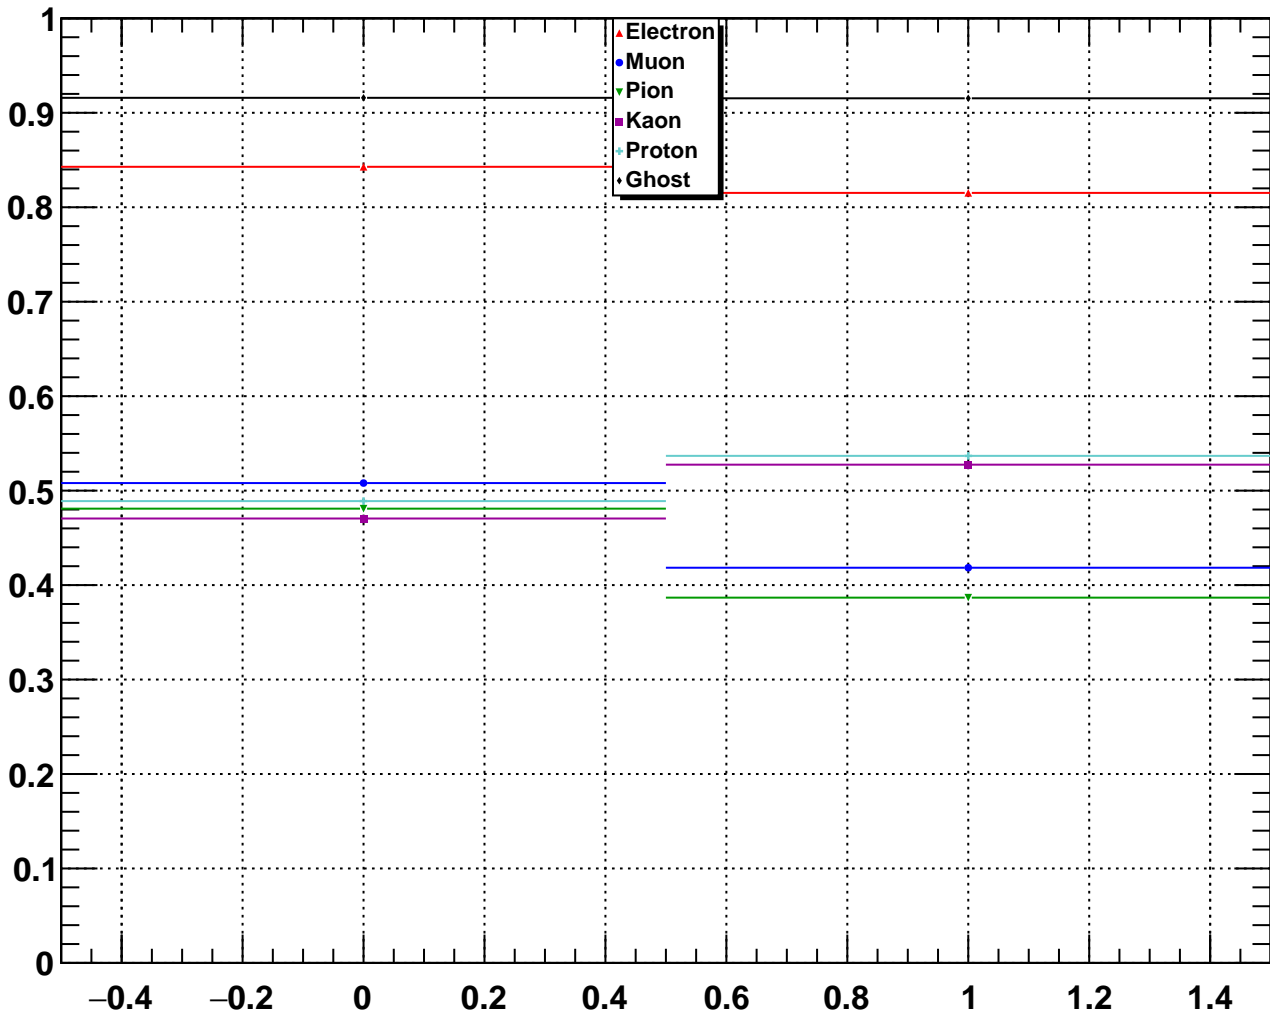

Downstream Ghost MVA Output

Downstream Ghost RichUsedR1Gas