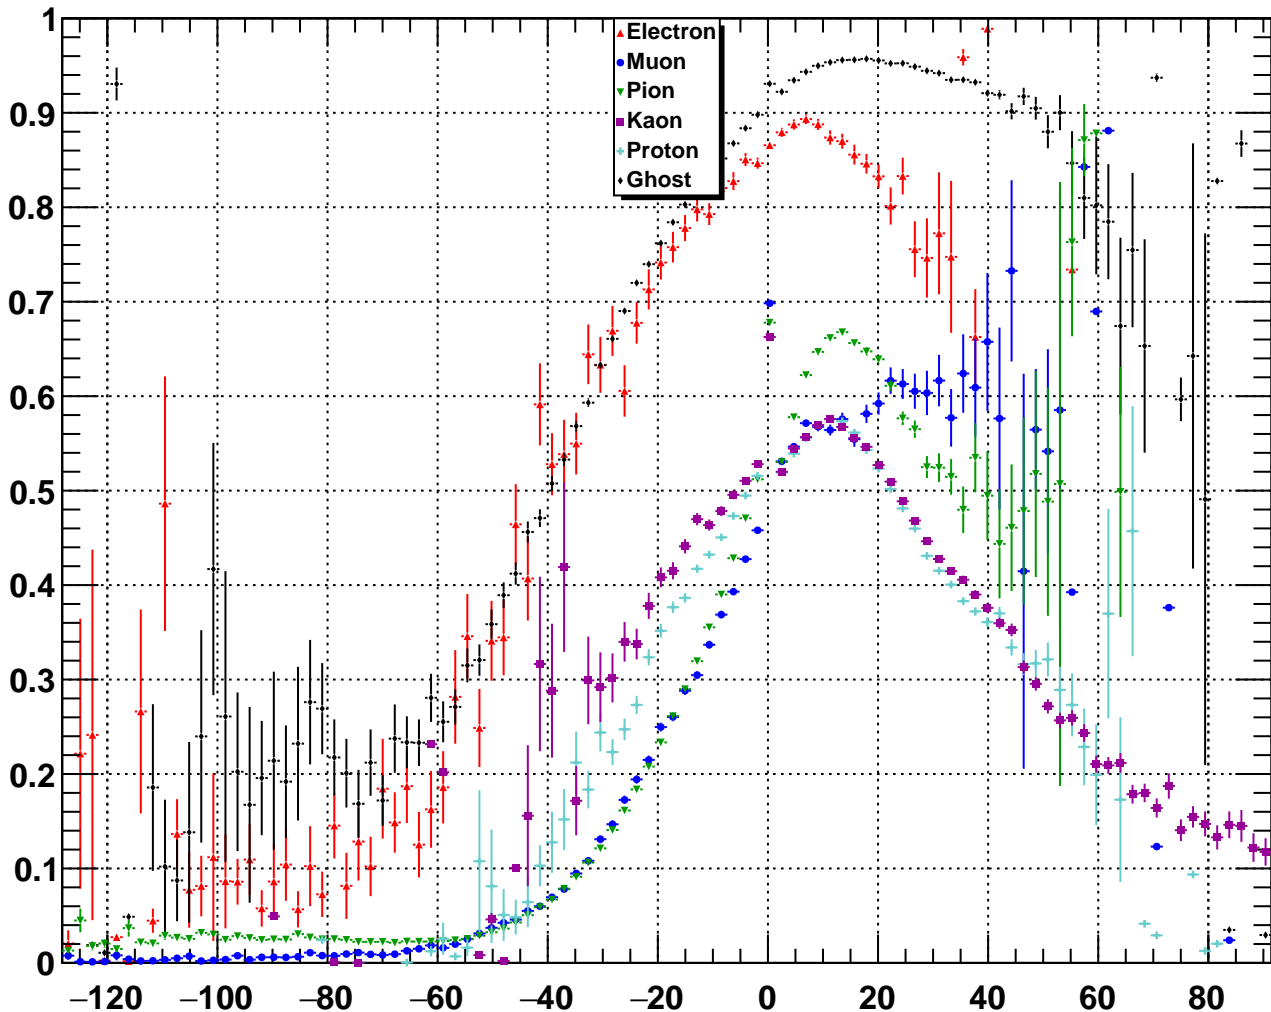

Downstream Ghost MVA Output

Downstream Ghost RichDLLk