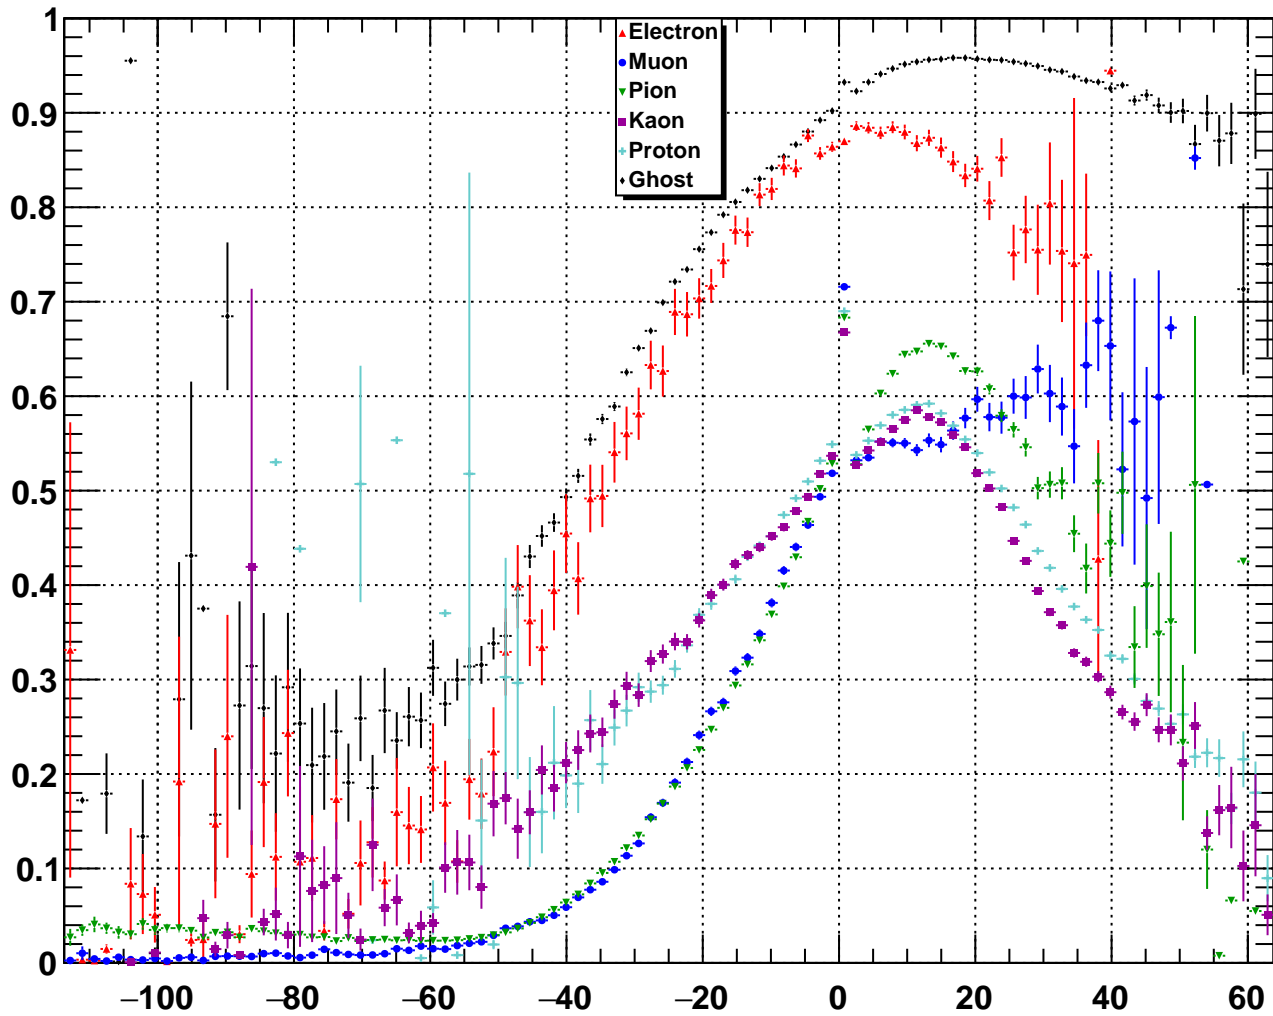

Downstream Ghost MVA Output

Downstream Ghost RichDLLbt