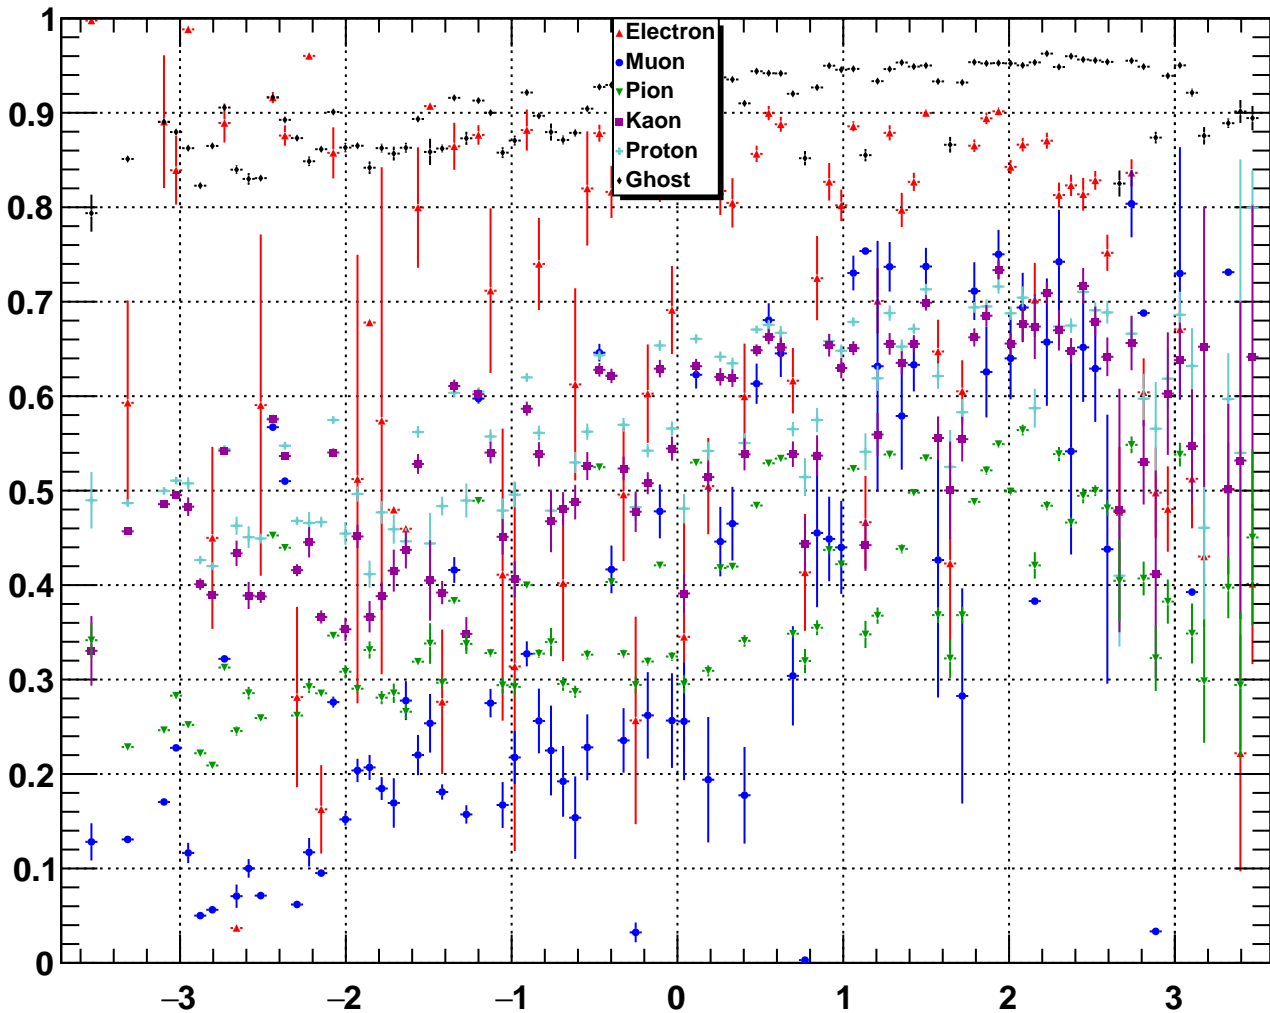

Downstream Ghost MVA Output

Downstream Ghost PrsPIDE