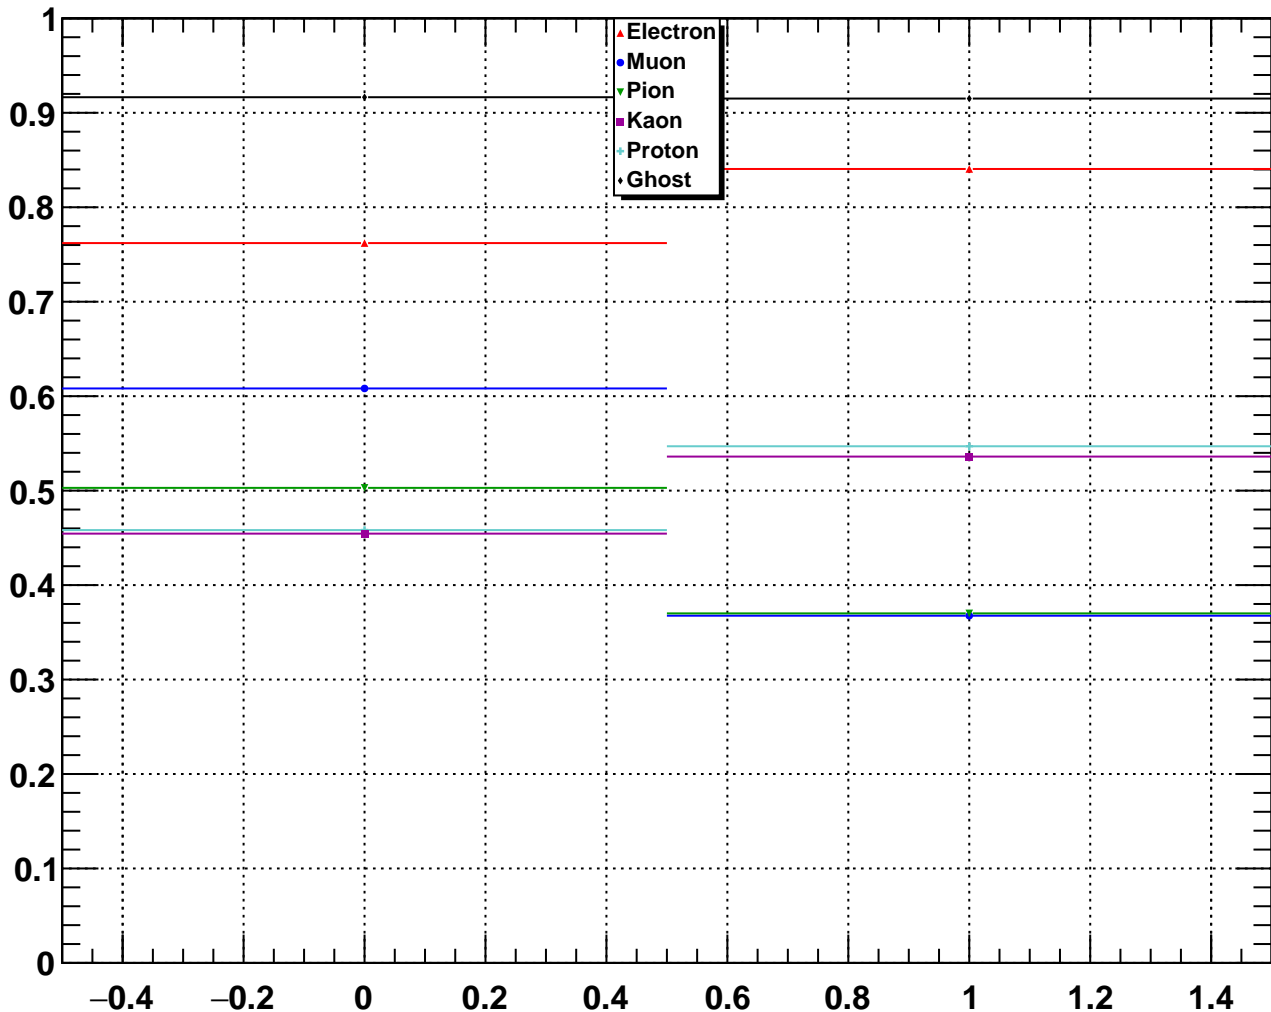

Downstream Ghost MVA Output

Downstream Ghost InAccEcal