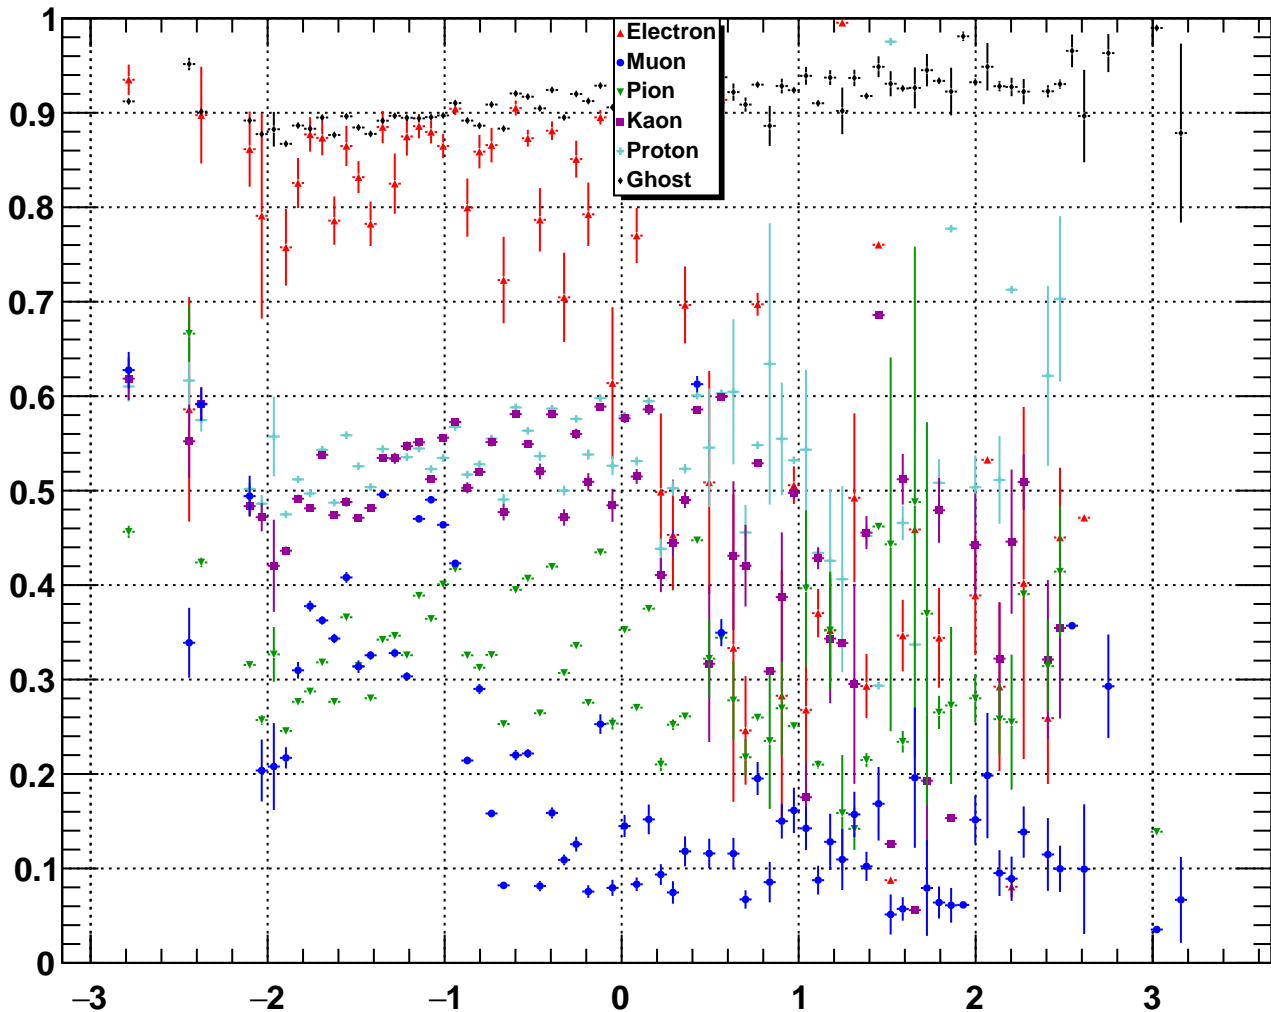

Downstream Ghost MVA Output

Downstream Ghost HcalPIDE