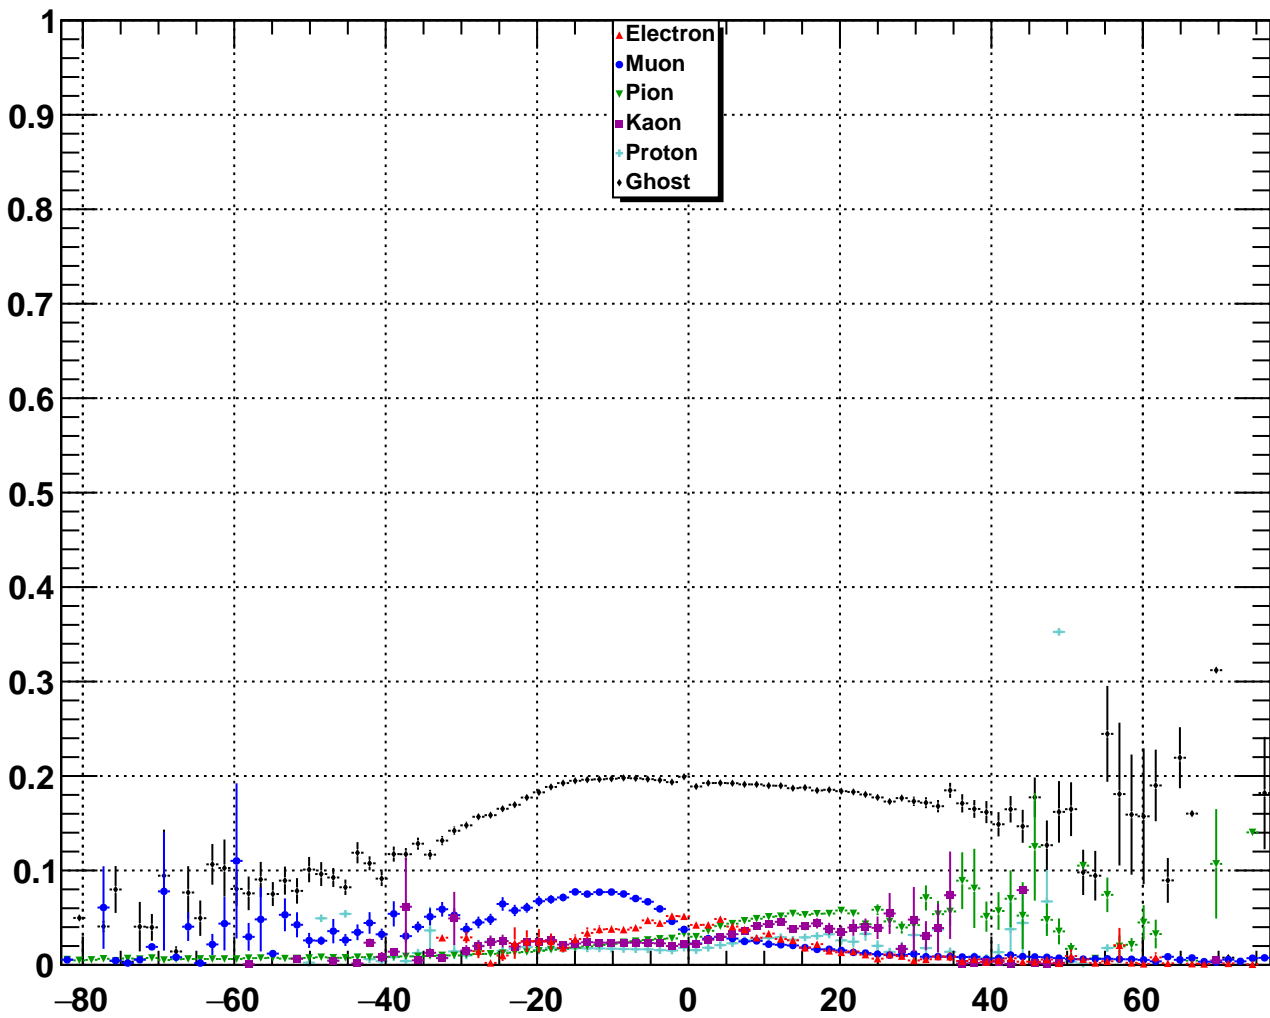

Downstream Ghost TrackGhostProbability

Downstream Ghost RichDLLmu