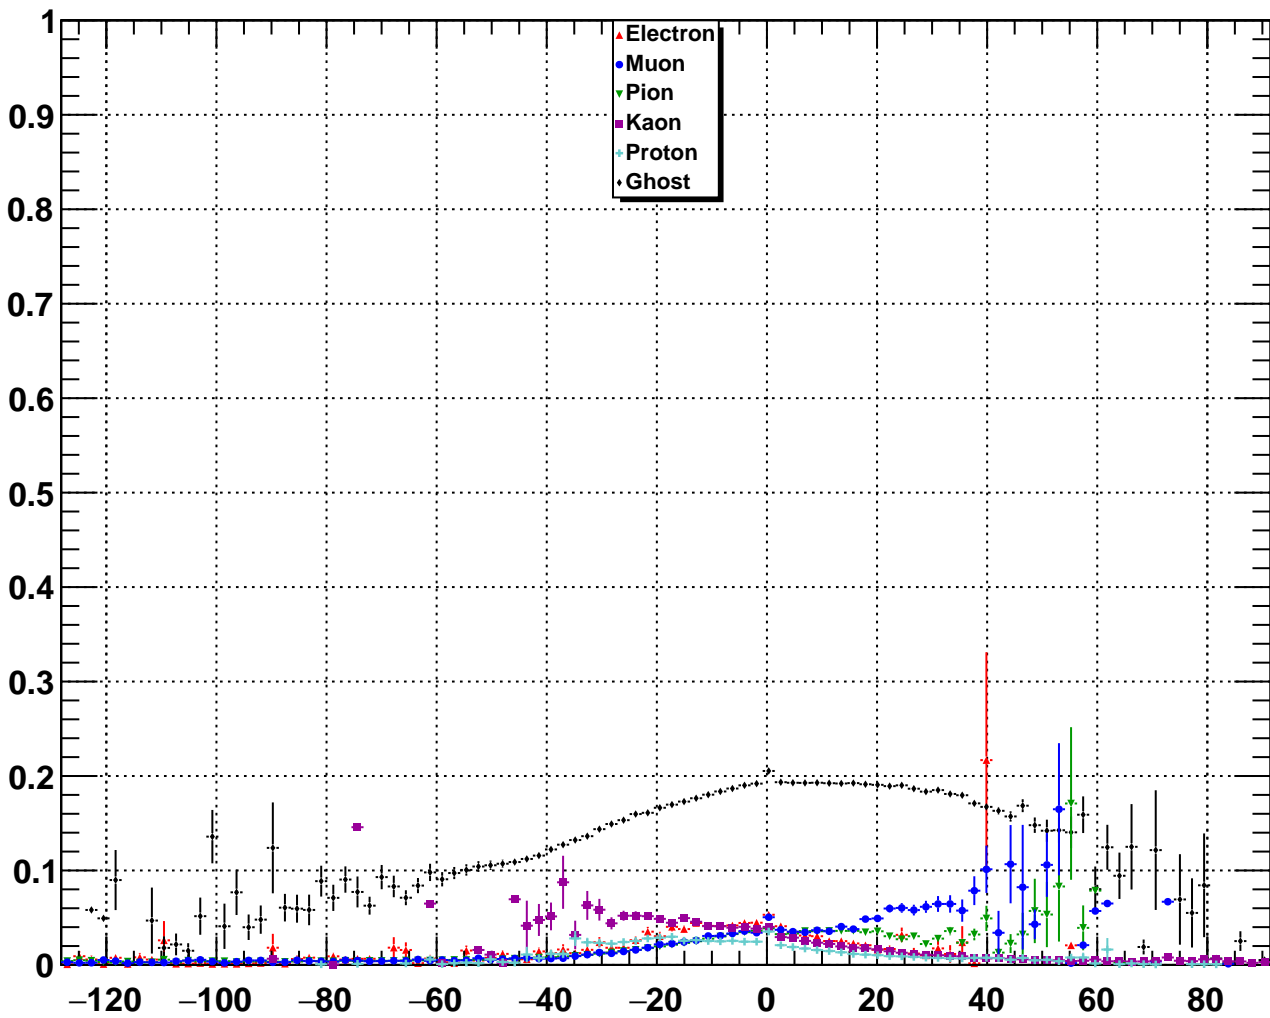

Downstream Ghost TrackGhostProbability

Downstream Ghost RichDLLk