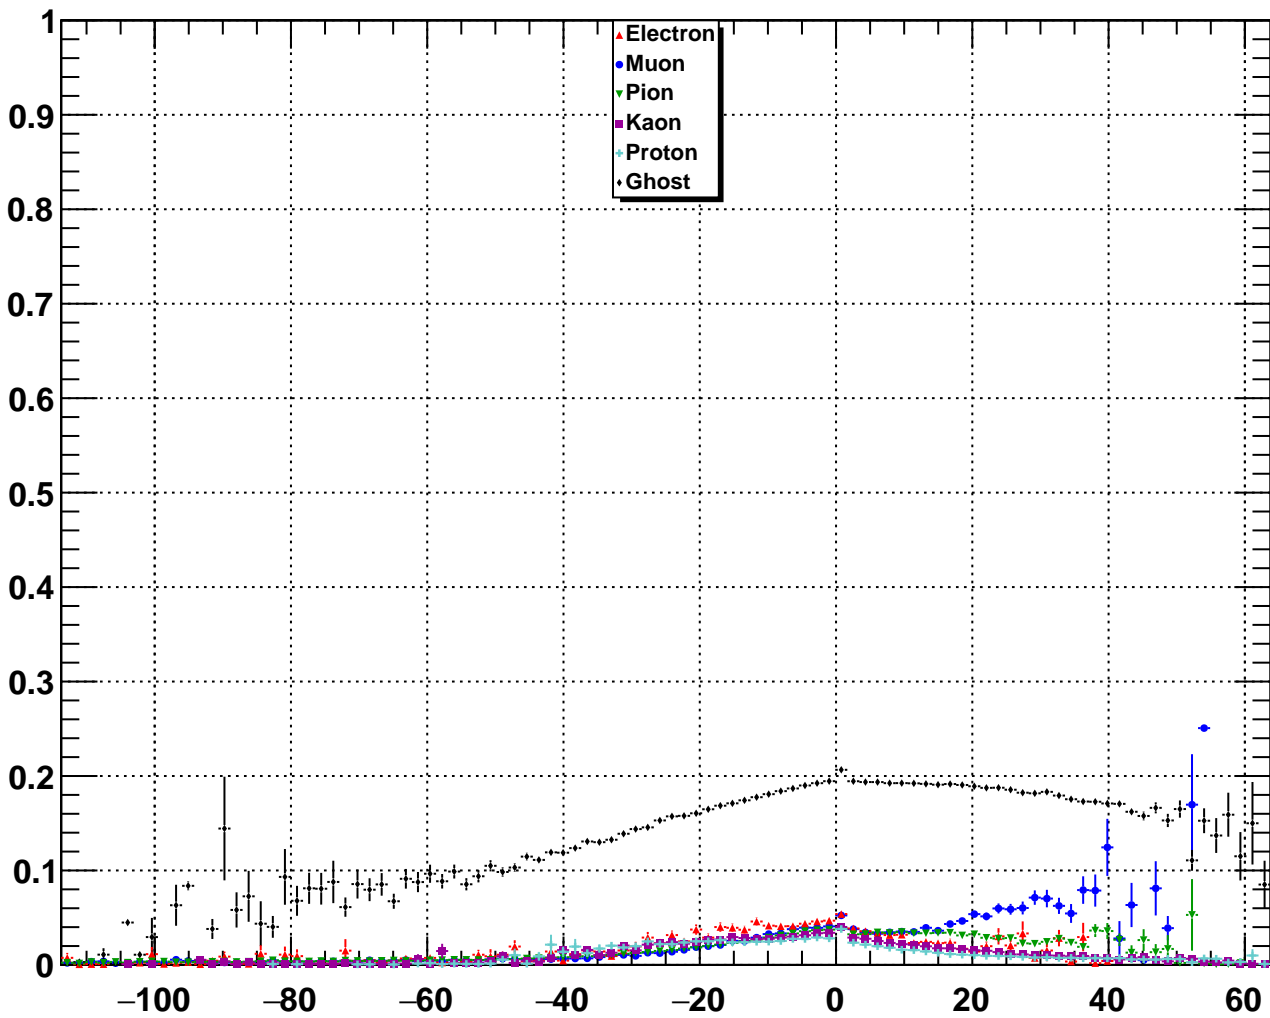

Downstream Ghost TrackGhostProbability

Downstream Ghost RichDLLbt