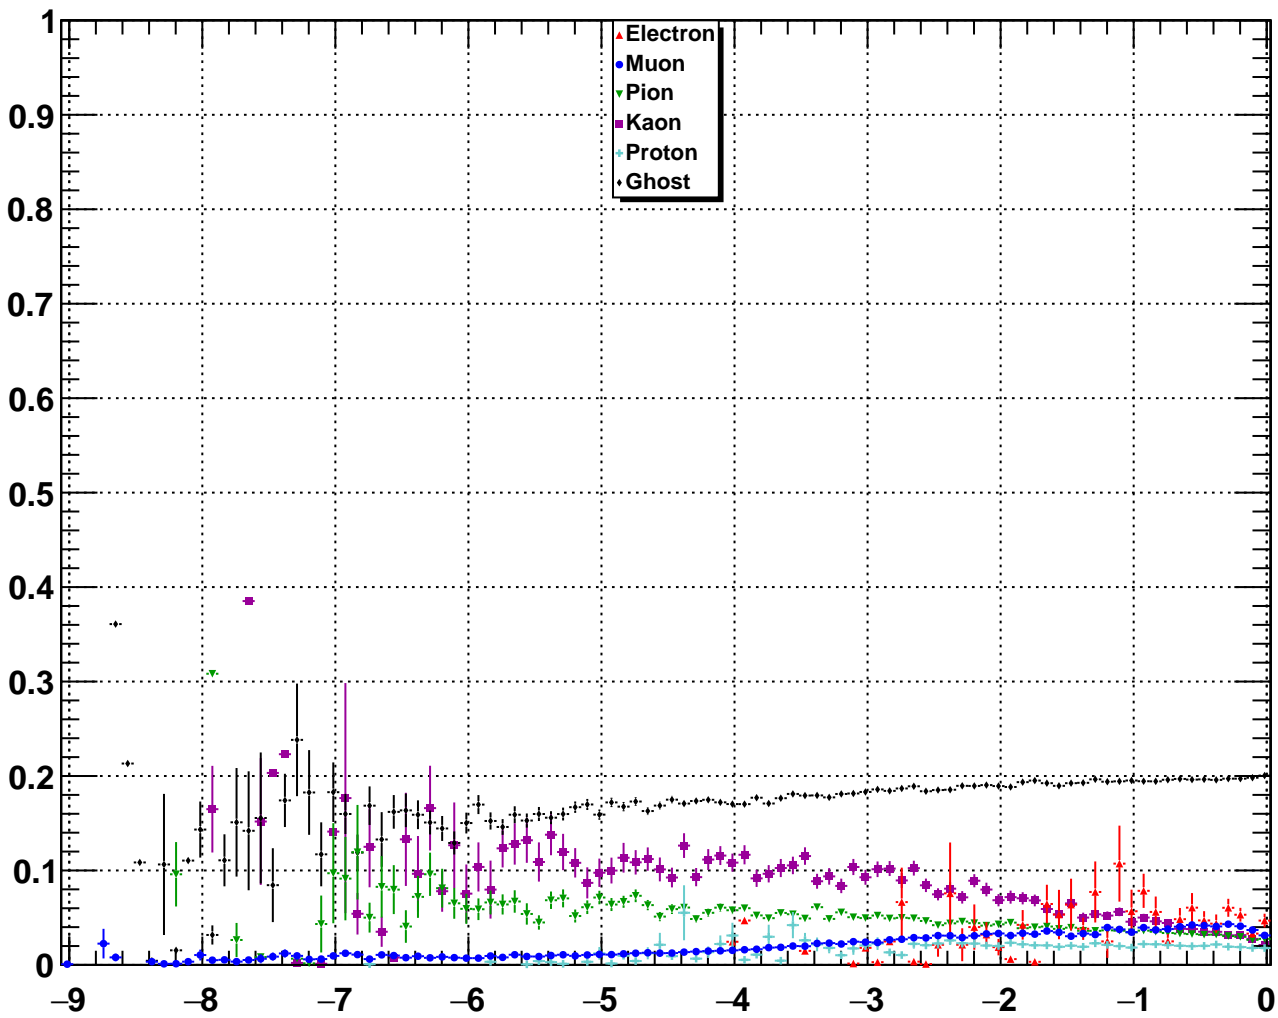

Downstream Ghost TrackGhostProbability

Downstream Ghost MuonBkgLL