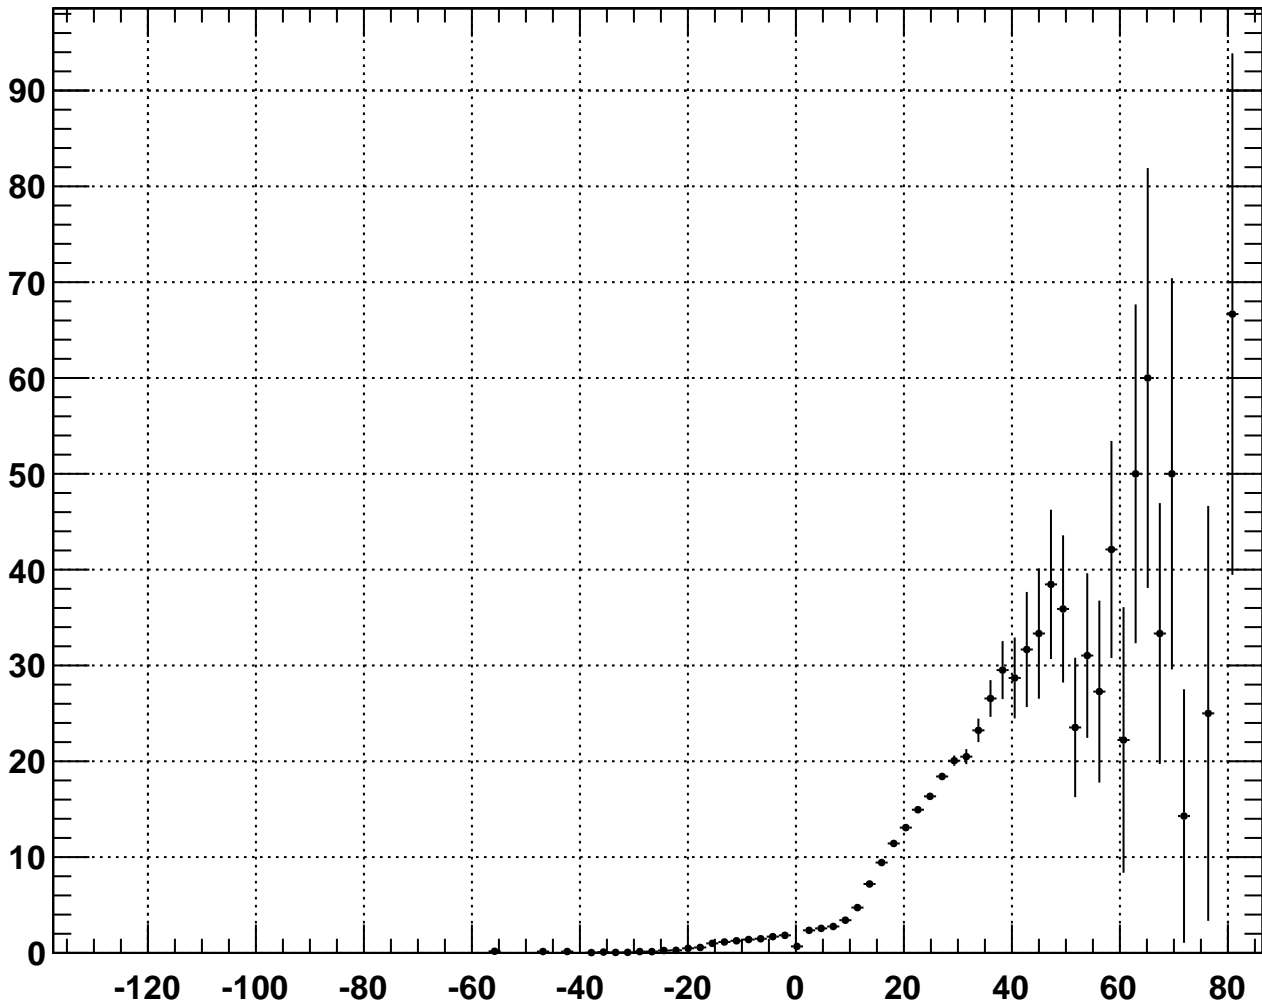

Purity / %

Upstream Proton CombDLLp