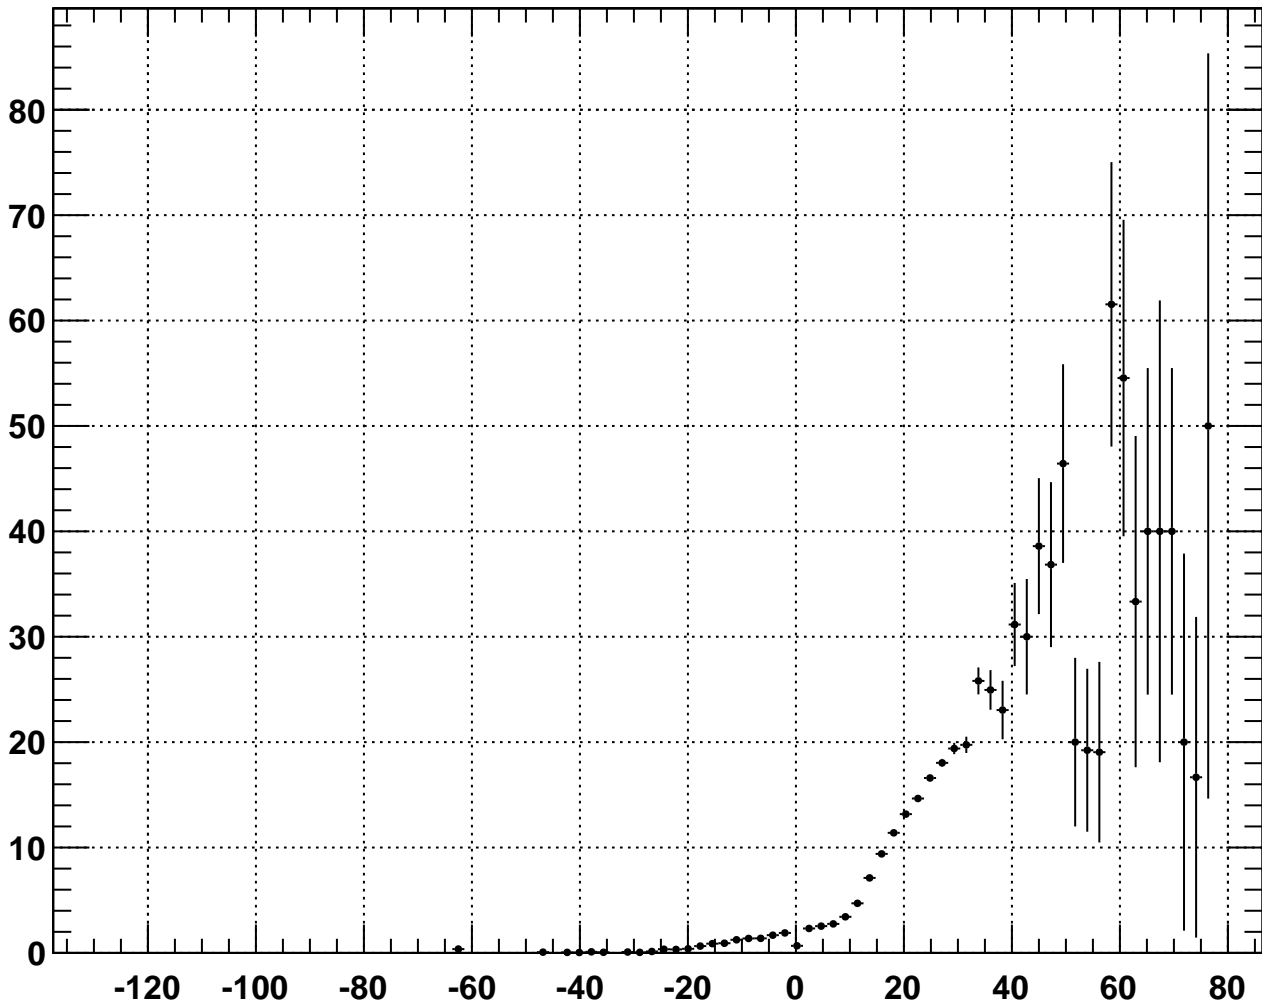

Purity / %

Upstream Proton CombDLLp