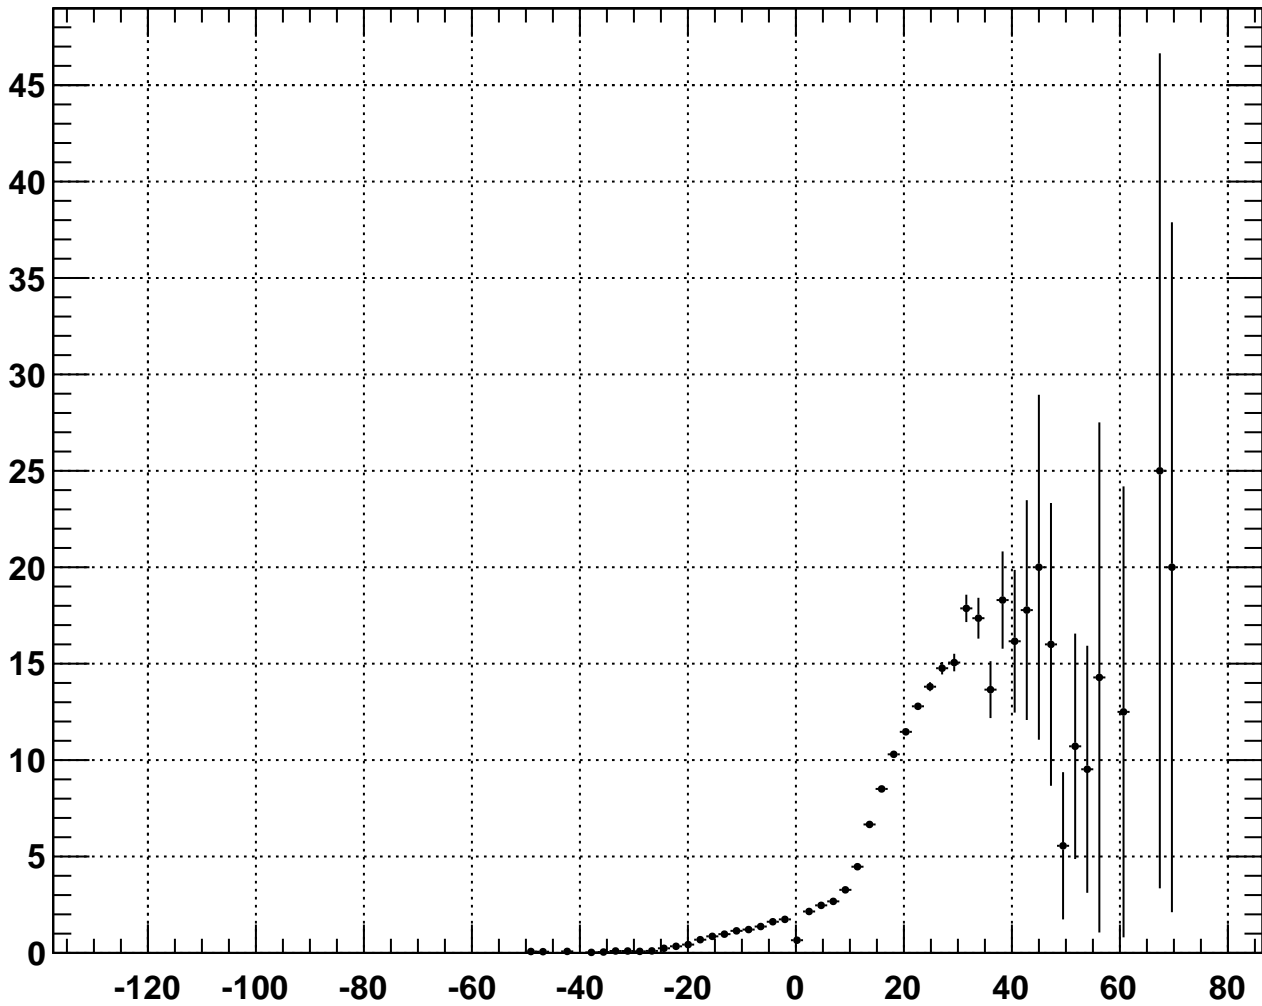

Purity / %

Upstream Proton CombDLLp