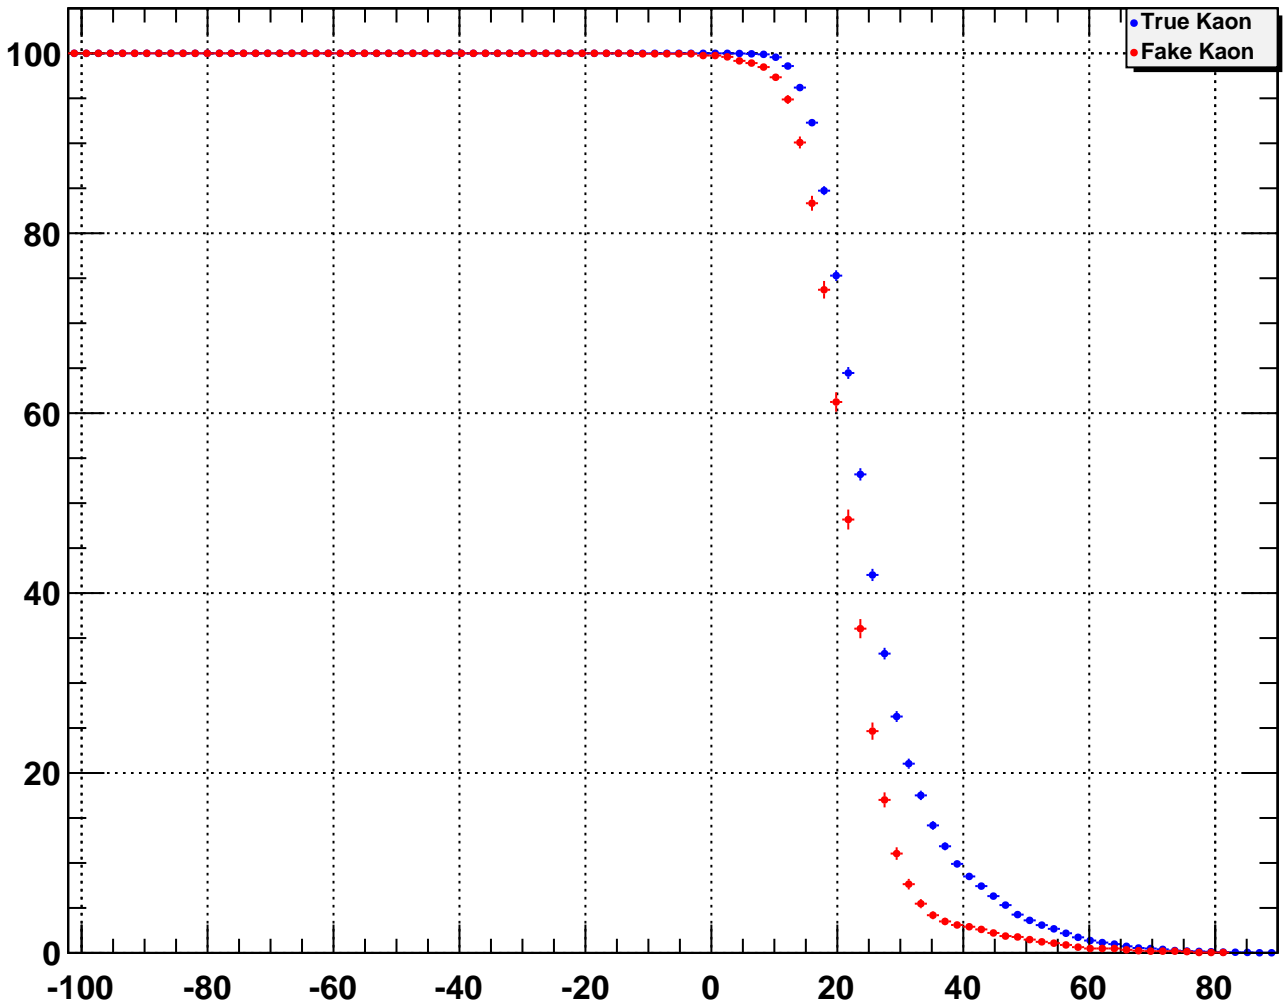

Efficiency / %

Upstream Kaon CombDLLk cut value