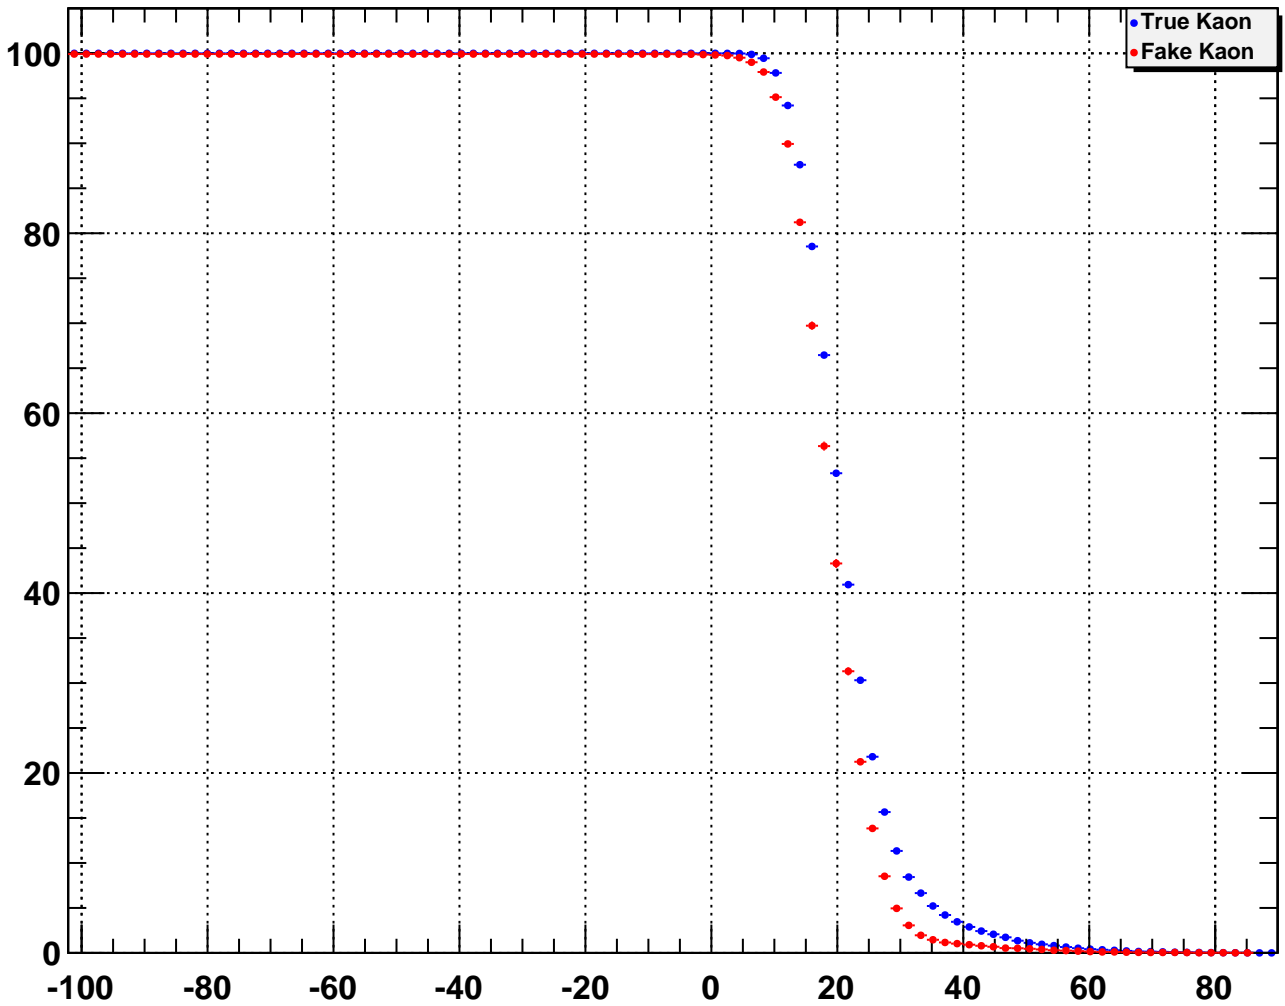

Efficiency / %

Upstream Kaon CombDLLk cut value