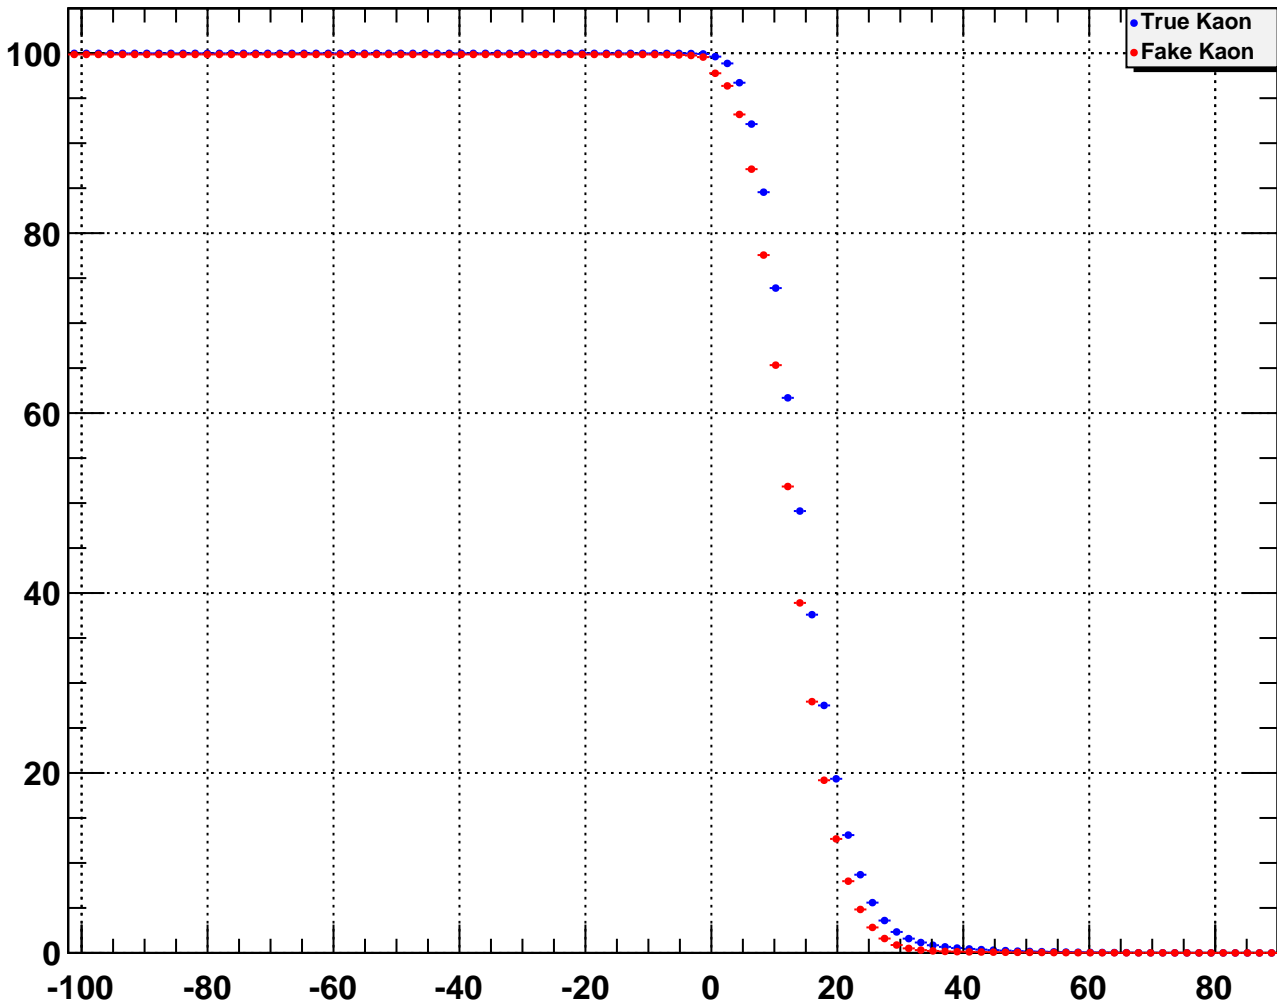

Efficiency / %

Upstream Kaon CombDLLk cut value