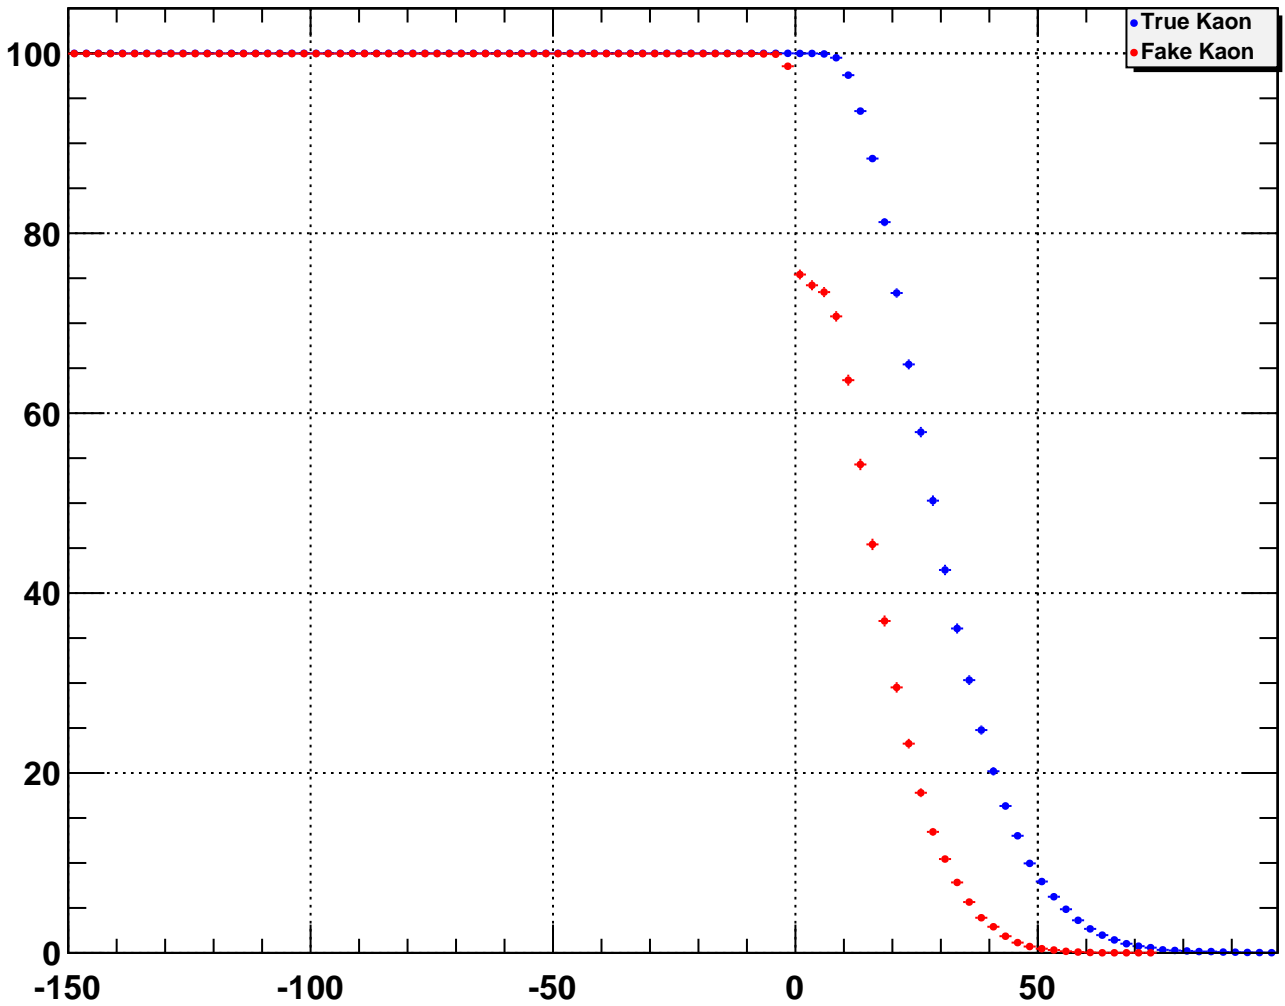

Efficiency / %

Downstream Kaon CombDLLk cut value