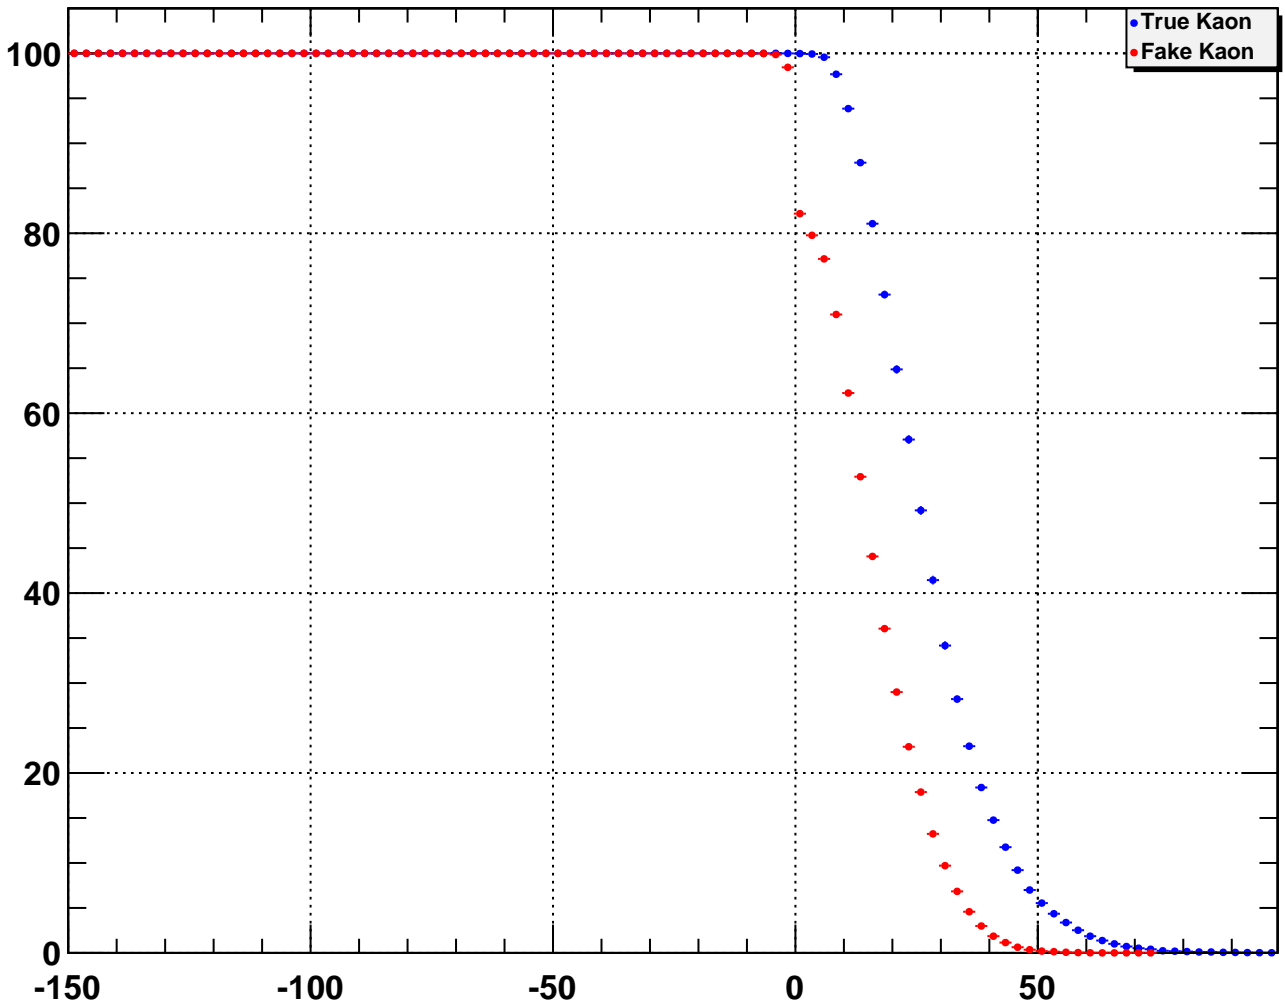

Efficiency / %

Downstream Kaon CombDLLk cut value