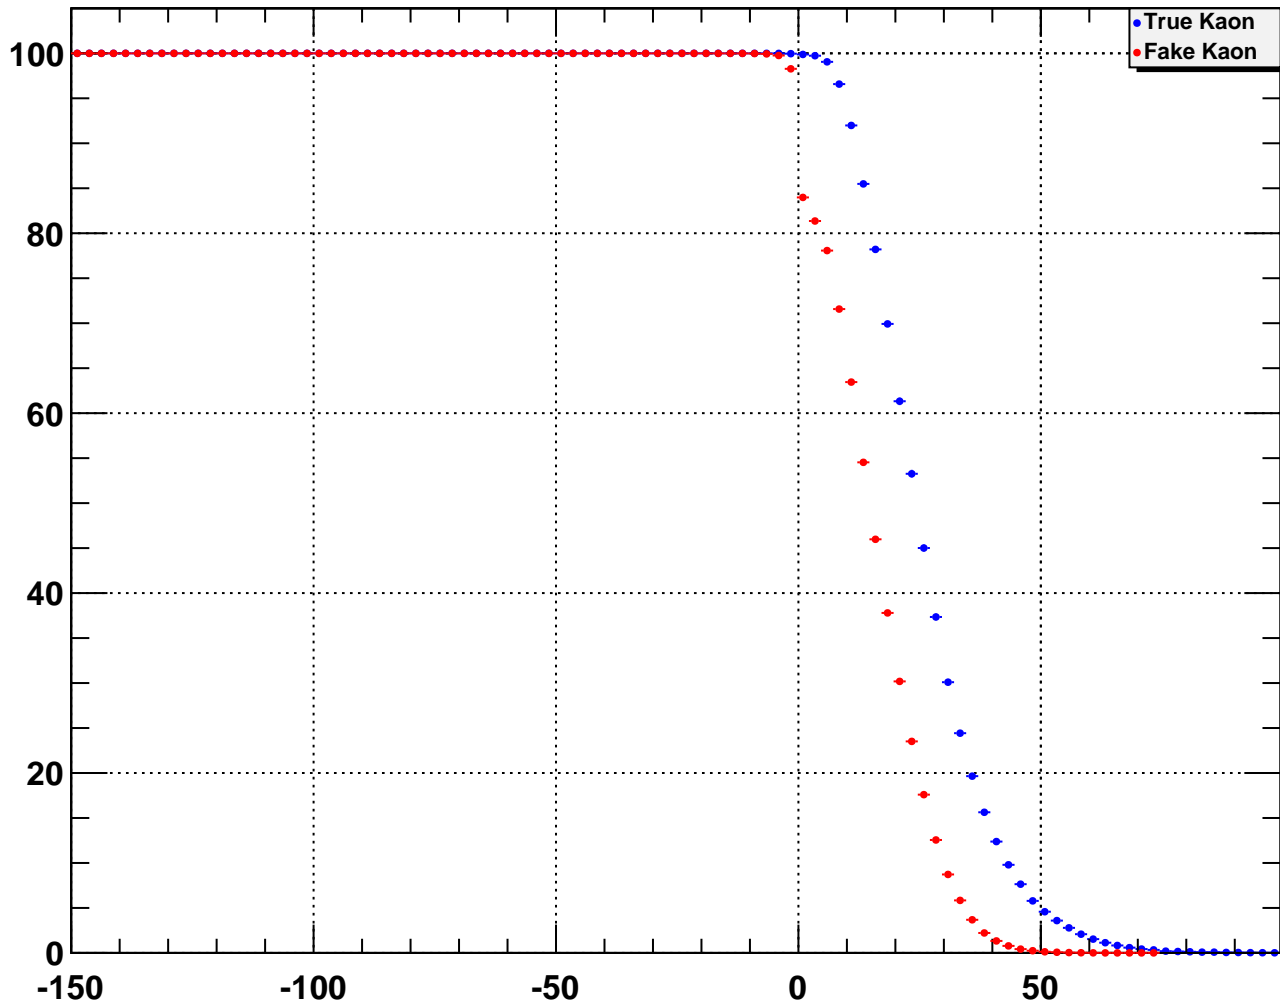

Efficiency / %

Downstream Kaon CombDLLk cut value